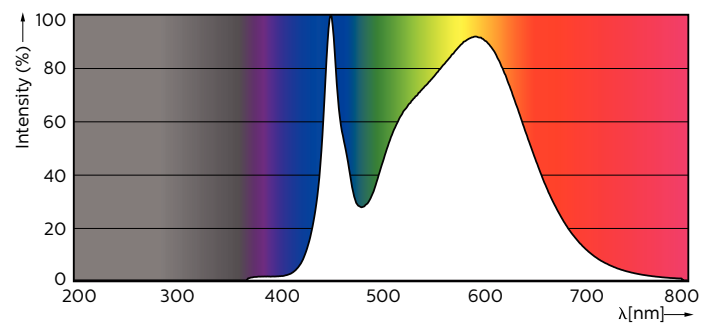

LEDtube 1500mm 24W G13 840 3700lm