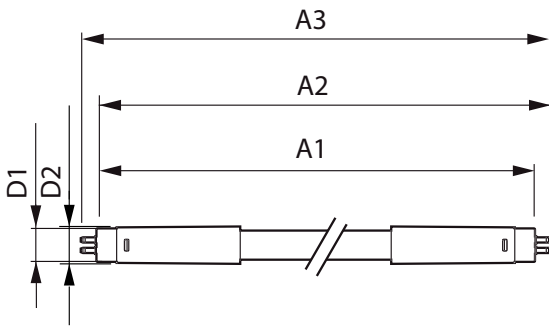

MASTER LEDtube Universal T8

T storage (min.)	-40 °C
T-Case maximum (nom.)	45 °C
Controls and Dimming	
Dimmable	No
Mechanical and Housing	
Product length	1500 mm
Approval and Application	
Energy efficiency label (EEL)	A++
Energy-saving product	Yes
Approval marks	RoHS compliance CE marking KEMA Keur certificate

Energy Consumption kWh/1000 h	24 kWh
Product Data	
Full product code	871869670533900
Order product name	Master LEDtube Universal 1500mm UO 24W840 T8
EAN/UPC – product	8718696705339
Order code	70533900
Numerator – quantity per pack	1
Numerator – packs per outer box	10
Material no. (12NC)	929001336402
Net weight (piece)	0.450 kg

Dimensional drawing

TLED 24.5W-58W 3700lm 160D 4000K ND

Product	D1	D2	A1	A2	A3
Master LEDtube Universal 1500mm UO 24W840 T8	25.7 mm	28 mm	1500 mm	1507.1 mm	1514.2 mm

Photometric data

LEDtube 1500mm 24W G13 840 3700lm