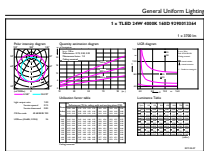

Photometric data

LEDtube 1500mm 24W G13 840 3700lm