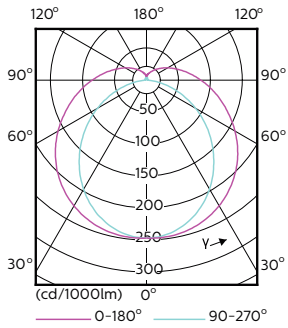

MASTER LEDtube Universal T8

Photometric data

LEDtube 1200mm 16W G13