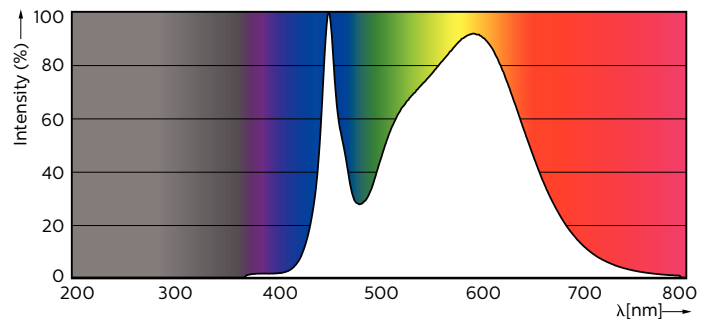

LEDtube 1500mm 24W G13 840 3700lm

LEDtube 1500mm 24W G13 840 3700lm