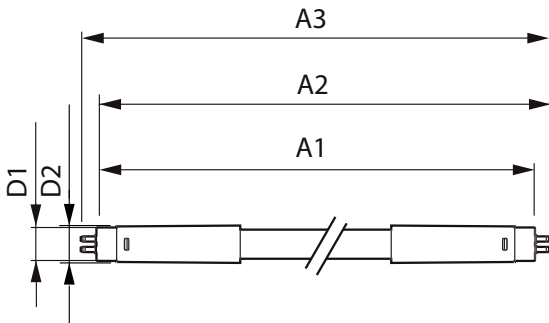

MASTER LEDtube Universal T8

T-Storage (Max)	65 °C
T-Storage (Min)	-40 °C
T-Case Maximum (Nom)	45 °C
Controls and Dimming	
Dimmable	No
Mechanical and Housing	
Product Length	1500 mm
Approval and Application	
Energy Efficiency Label (EEL)	A++
Energy Saving Product	Yes
Approval Marks	RoHS compliance TUV CE marking KEMA Keur certificate

Energy Consumption kWh/1000 h	24 kWh
Product Data	
Full product code	871869670533900
Order product name	Master LEDtube Universal 1500mm UO 24W840 T8
EAN/UPC - Product	8718696705339
Order code	929001336402
Numerator - Quantity Per Pack	1
Numerator - Packs per outer box	10
Material Nr. (12NC)	929001336402
Net Weight (Piece)	0.450 kg

Dimensional drawing

TLED 24.5W-58W 3700lm 160D 4000K ND

Product	D1	D2	A1	A2	A3
Master LEDtube Universal 1500mm UO 24W840 T8	25.7 mm	28 mm	1500 mm	1507.1 mm	1514.2 mm

Photometric data