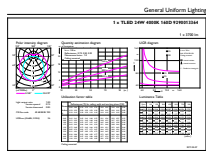

Photometric data