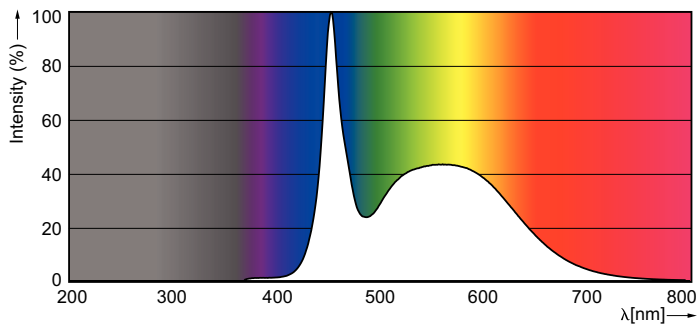

Photometric data

LEDtube 1500mm 24W G13 865 3700lm