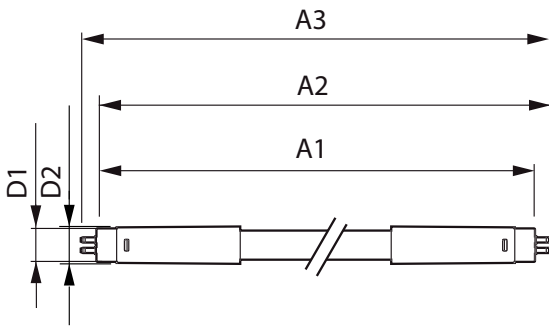

MASTER LEDtube Universal T8

T storage (min.)	-40 °C
T-Case maximum (nom.)	45 °C
Controls and Dimming	
Dimmable	No
Mechanical and Housing	
Product length	1500 mm
Approval and Application	
Energy efficiency label (EEL)	A++
Energy-saving product	Yes
Approval marks	RoHS compliance CE marking KEMA Keur certificate

Energy Consumption kWh/1000 h	24 kWh
Product Data	
Full product code	871869670535300
Order product name	Master LEDtube Universal 1500mm UO 24W865 T8
EAN/UPC – product	8718696705353
Order code	70535300
Numerator – quantity per pack	1
Numerator – packs per outer box	10
Material no. (12NC)	929001336502
Net weight (piece)	0.450 kg

Dimensional drawing

TLED 24.5W-58W 3700lm 160D 6500K ND

Product	D1	D2	A1	A2	A3
Master LEDtube Universal 1500mm UO 24W865 T8	25.7 mm	28 mm	1500 mm	1507.1 mm	1514.2 mm