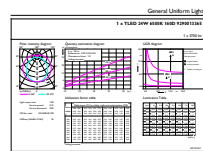

Photometric data

LEDtube 1500mm 24W G13 865 3700lm