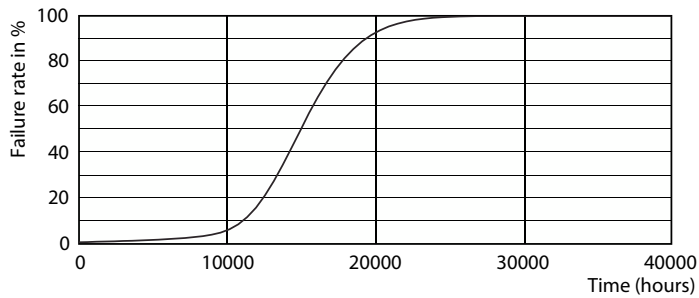

Levetid

Life Expectancy Diagram - LED SSW 100W A67 E27 WW FR ND 1SRT4