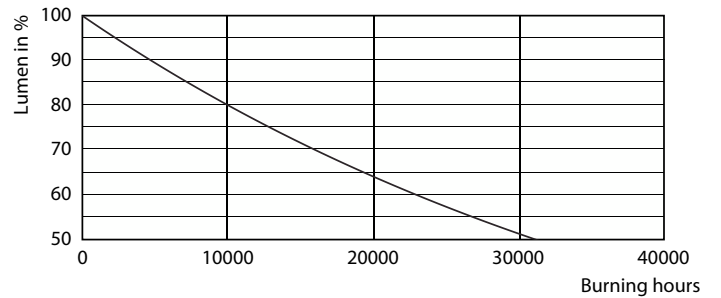

Lumen Maintenance Diagram - LED SSW 100W A67 E27 WW FR ND 1SRT4