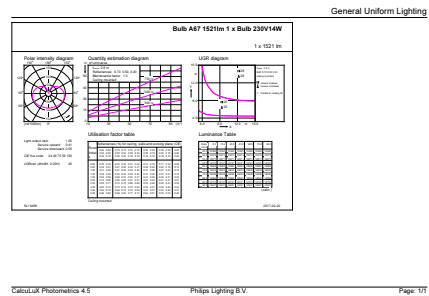

Målskitse

Product	D	C
LED SSW 100W A67 E27 WW FR ND 1SRT4	71,1 mm	139,1 mm

Fotometriske data

Spectral Power Distribution Colour - LED SSW 100W A67 E27 WW FR ND
1SRT4

Spectral Power Distribution Colour - LED SSW 100W A67 E27 WW FR ND
1SRT4

SceneSwitch LEDbulbs

Fotometriske data

Spectral Power Distribution Colour - LED SSW 100W A67 E27 WW FR ND 1SRT4

Light Distribution Diagram - LED SSW 100W A67 E27 WW FR ND 1SRT4

General uniform lighting - LED SSW 100W A67 E27 WW FR ND 1SRT4

Levetid

Life Expectancy Diagram - LED SSW 100W A67 E27 WW FR ND 1SRT4

Lumen Maintenance Diagram - LED SSW 100W A67 E27 WW FR ND 1SRT4

SceneSwitch LEDbulbs