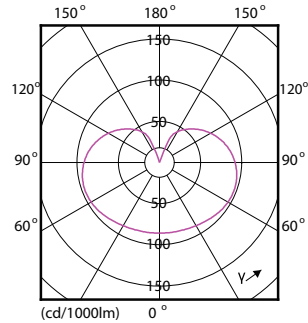

Målskitse

Product	D	C
LED SSW 100W A67 E27 WW FR ND 1SRT4	71,1 mm	139,1 mm

Fotometriske data

Spectral Power Distribution Colour - LED SSW 100W A67 E27 WW FR ND
1SRT4

Spectral Power Distribution Colour - LED SSW 100W A67 E27 WW FR ND
1SRT4

SceneSwitch LEDbulbs

Fotometriske data

Spectral Power Distribution Colour - LED SSW 100W A67 E27 WW FR ND 1SRT4

Light Distribution Diagram - LED SSW 100W A67 E27 WW FR ND 1SRT4

General uniform lighting - LED SSW 100W A67 E27 WW FR ND 1SRT4