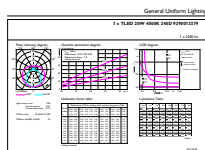

Photometric data

LEDtube 1500mm 20W G13 840 2200lm