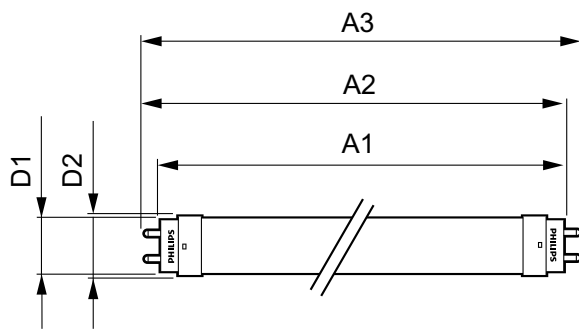

CorePro LEDtube EM/Mains

Energy-saving product	Yes
Approval marks	CE marking RoHS compliance KEMA Keur certificate
Energy Consumption kWh/1000 h	20 kWh
Product Data	
Full product code	871869671091300
Order product name	CorePro LEDtube 1500mm 20W 840

EAN/UPC – product	8718696710913
Order code	71091300
Numerator – quantity per pack	1
Numerator – packs per outer box	10
Material no. (12NC)	929001337902
Net weight (piece)	0.270 kg

Warnings and Safety

• -

Dimensional drawing

TLED 5ft 220-240V 20-57W 2200lm 4000K

Product	D1	D2	A1	A2	A3
CorePro LEDtube 1500mm 20W 840	25.7 mm	28 mm	1500 mm	1507.1 mm	1514.2 mm

Photometric data

LEDtube 1500mm 20W G13 840 2200lm