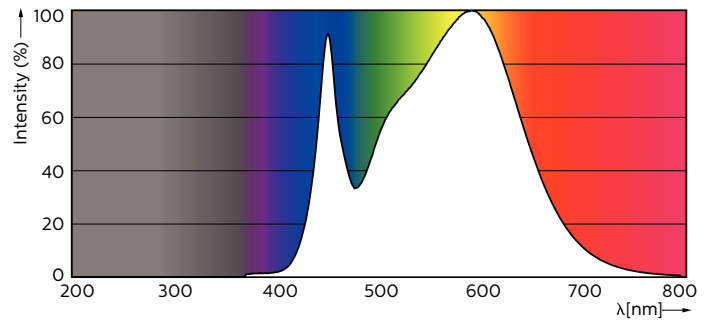

LEDtube 1500mm 20W G13 840 2200lm