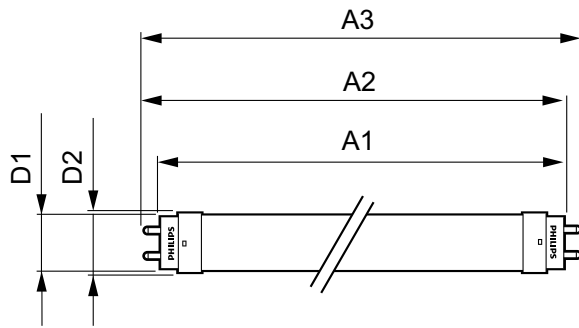

- NOTES: The overall energy efficiency and light distribution of any installation that uses these lamps are determined by the design of the installation.

Dimensional drawing

TLED 5ft 220-240V 20-57W 2200lm 4000K