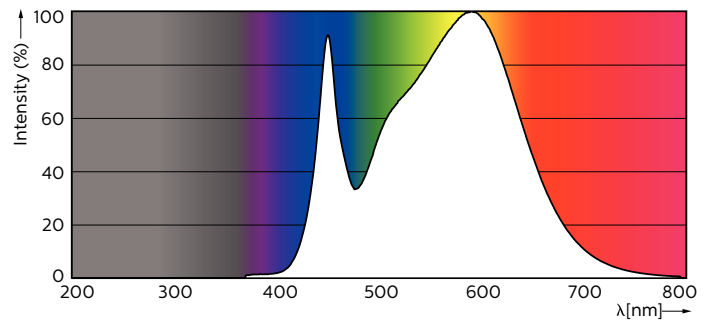

LEDtube 1500mm 20W G13 840 2200lm