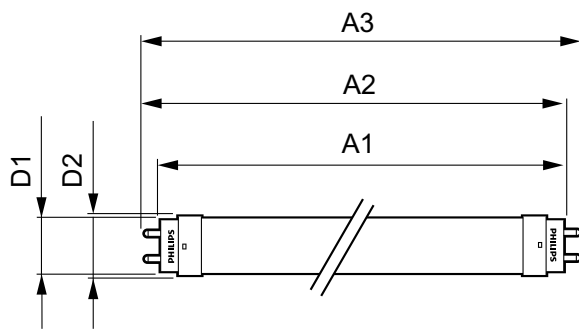

CorePro LEDtube EM/Mains

Energy-saving product	Yes
Approval marks	CE marking RoHS compliance KEMA Keur certificate
Energy Consumption kWh/1000 h	20 kWh
Product Data	
Full product code	871869671095100
Order product name	CorePro LEDtube 1500mm 20W 865

EAN/UPC – product	8718696710951
Order code	71095100
Numerator – quantity per pack	1
Numerator – packs per outer box	10
Material no. (12NC)	929001338002
Net weight (piece)	0.270 kg

Warnings and Safety

• -

Dimensional drawing

TLED 5ft 220-240V 20-57W 2200lm 6500K

Product	D1	D2	A1	A2	A3
CorePro LEDtube 1500mm 20W 865	25.7 mm	28 mm	1500 mm	1507.1 mm	1514.2 mm

Photometric data