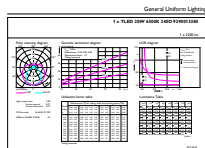

- NOTES: The overall energy efficiency and light distribution of any installation that uses these lamps are determined by the design of the installation.

Dimensional drawing

TLED 5ft 220-240V 20-57W 2200lm 6500K

Product	D1	D2	A1	A2	A3
CorePro LEDtube 1500mm 20W 865	25.7 mm	28 mm	1500 mm	1507.1 mm	1514.2 mm

Photometric data

LEDtube 1500mm 20W G13 865 2200lm

LEDtube 1500mm 20W G13 840 2200lm

CorePro LEDtube EM/Mains T8