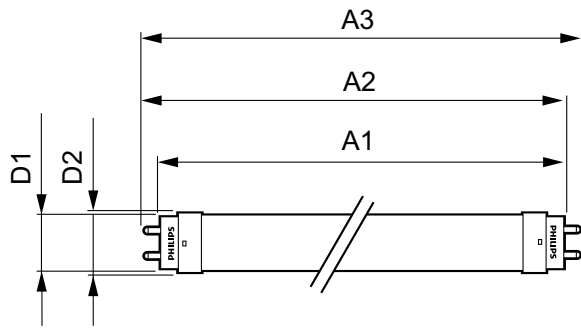

CorePro LEDtube EM/Mains T8

Energy Saving Product	Yes
Approval Marks	CE marking RoHS compliance KEMA Keur certificate
Energy Consumption kWh/1000 h	20 kWh
Product Data	
Full product code	871869671095100
Order product name	CorePro LEDtube 1500mm 20W 865

EAN/UPC - Product	8718696710951
Order code	929001338002
Numerator - Quantity Per Pack	1
Numerator - Packs per outer box	10
Material Nr. (12NC)	929001338002
Net Weight (Piece)	0.270 kg

Warnings and Safety

- NOTES: The overall energy efficiency and light distribution of any installation that uses these lamps are determined by the design of the installation.

Dimensional drawing

TLED 5ft 220-240V 20-57W 2200lm 6500K

Product	D1	D2	A1	A2	A3
CorePro LEDtube 1500mm 20W 865	25.7 mm	28 mm	1500 mm	1507.1 mm	1514.2 mm

Photometric data