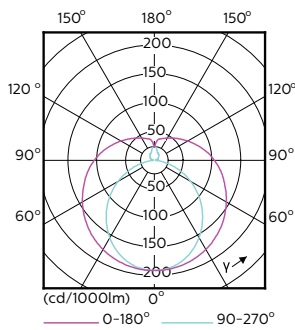

- NOTES: The overall energy efficiency and light distribution of any installation that uses these lamps are determined by the design of the installation.

Dimensional drawing

TLED 5ft 220-240V 20-57W 2200lm 6500K

Product	D1	D2	A1	A2	A3
CorePro LEDtube 1500mm 20W 865	25.7 mm	28 mm	1500 mm	1507.1 mm	1514.2 mm

Photometric data

LEDtube 1500mm 20W G13 865 2200lm

LEDtube 1500mm 20W G13 840 2200lm

CorePro LEDtube EM/Mains T8