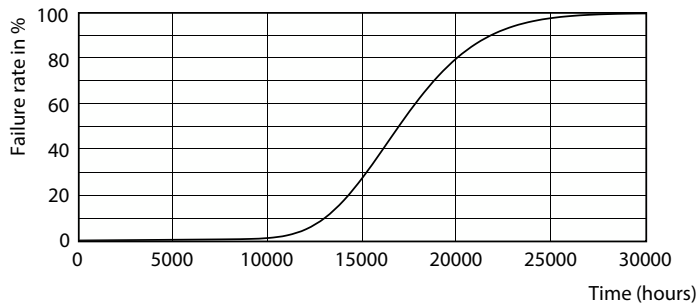

Life Expectancy Diagram - Ecofit LEDtube 1500mm 20W 865 T8