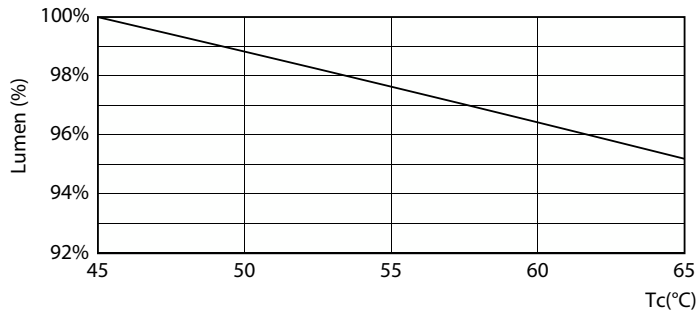

Ecofit Ledtubes T8

Lifetime

Lumen Maintenance Diagram - Ecofit LEDtube 1500mm 20W 865 T8