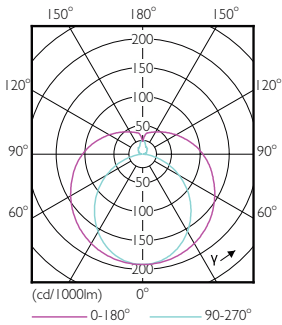

Photometric data

Light Distribution Diagram - Ecofit LEDtube 1500mm 20W 865 T8