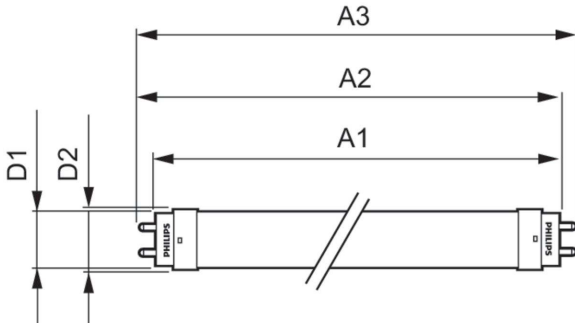

Starting Time (Nom)	0.5 s
Warm-up time to 60% light	0.5 s
Power Factor (Fraction)	0.5
Voltage (Nom)	220-240 V
Temperature	
Ambient temperature range	-20 °C to 45 °C
T-Case Maximum (Nom)	60 °C
Controls and Dimming	
Dimmable	No
Mechanical and Housing	
Product Length	1,500 mm
Bulb Shape	Tube, double-ended
Approval and Application	
Energy Saving Product	Yes
Approval Marks	RoHS compliance CE marking KEMA Keur certificate
Energy Consumption kWh/1000 h	20 kWh

Ecofit Ledtubes T8

Product Data

Order product name	Ecofit LEDtube 1500mm 20W 865 T8
Full product name	Ecofit LEDtube 1500mm 20W 865 T8
Full product code	871869959532600
Order code	59532600
Material Nr. (12NC)	929001338202

Numerator - Quantity Per Pack	1
EAN/UPC - Product/Case	8718699595326
Numerator - Packs per outer box	10
EAN/UPC - Case	8718699595333

Dimensional drawing

Product	D1	D2	A1	A2	A3
Ecofit LEDtube 1500mm 20W 865 T8	25.7 mm	28 mm	1,500 mm	1,507.1 mm	1,514.2 mm