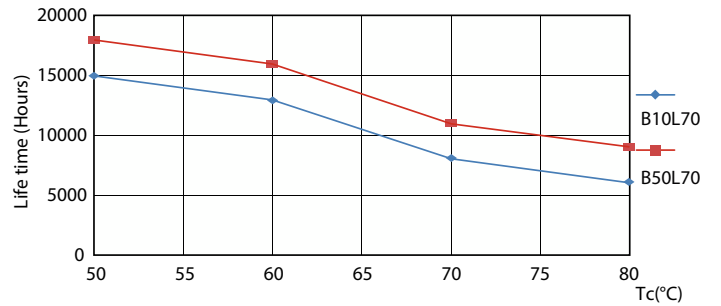

Life Expectancy Diagram - Ecofit LEDtube 1500mm 20W 865 T8

Lumen Maintenance Diagram - Ecofit LEDtube 1500mm 20W 865 T8