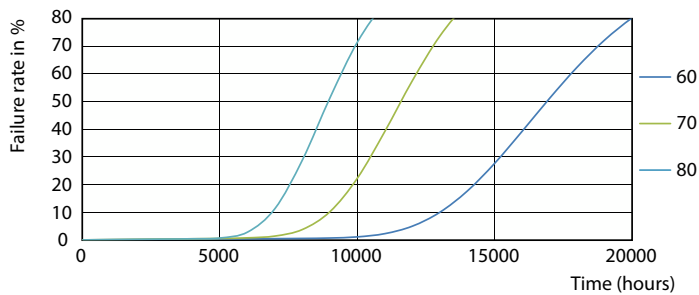

Life Expectancy Diagram - Ecofit LEDtube 1500mm 20W 865 T8