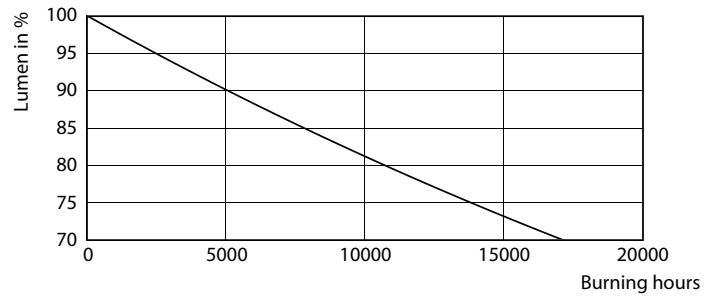

Ecofit Ledtubes T8

Lifetime

Lumen Maintenance Diagram - Ecofit LEDtube 1500mm 20W 865 T8