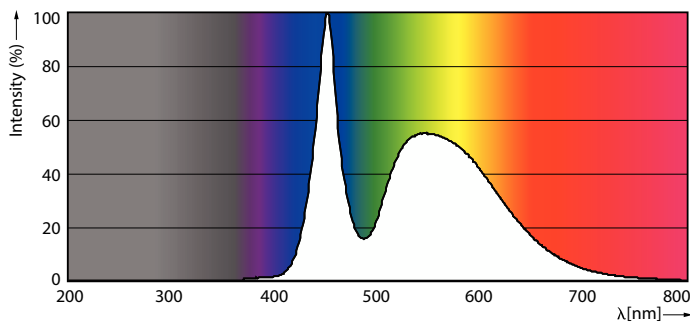

Spectral Power Distribution Colour - Ecofit LEDtube 1500mm 20W 865 T8