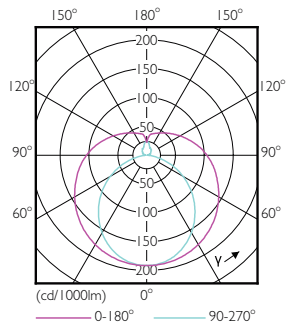

Photometric data

LEDtube Ecofit 16W G13 840 24D ND