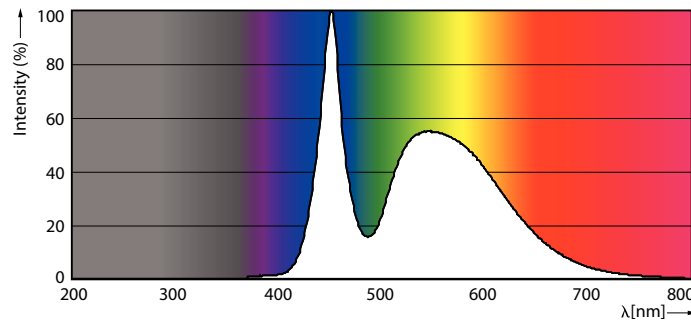

LEDtube Ecofit 16W G13 865 24D ND