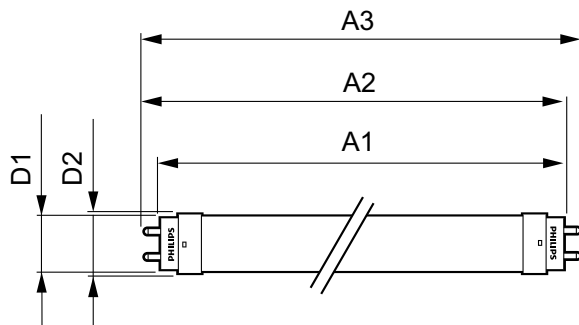

### Product data

General Information		Starting time (nom.)	
Cap base	G13 [ Medium Bi-Pin Fluorescent]		0.5 s
RoHS mark	RoHS mark	Warm-up time to 60% light (nom.)	0.5 s
Nominal lifetime (nom.)	15000 h	Power factor (nom.)	0.5
Switching cycle	50000X	Voltage (Nom)	220-240 V
B50L70	15000 h		
Light Technical		Temperature	
Colour Code	865 [ CCT of 6,500 K]	T ambient (max.)	45 °C
Technical Beam Angle (Nom)	240 °	T ambient (min.)	-20 °C
Lamp Luminous Flux 25°C EL (Nom)	2000 lm	T storage (max.)	65 °C
Lamp Luminous Flux (Nom)	2000 lm	T storage (min.)	-40 °C
Rated beam angle	240 °	T-Case maximum (nom.)	60 °C
Colour Temperature, horizontal (Nom)	6500 K	Controls and Dimming	
Colour consistency	<6	Dimmable	No
Colour Rendering Index, horiz (Nom)	80	Mechanical and Housing	
LLMF at end of nominal lifetime (nom.)	70 %	Product length	1500 mm
Operating and Electrical		Approval and Application	
Input frequency	50 to 60 Hz	Energy efficiency label (EEL)	A+
Power (Rated) (Nom)	20 W	Energy-saving product	Yes
Lamp current (nom.)	155 mA		

# Ecofit Ledtubes T8

Approval marks	CE marking RoHS compliance KEMA Keur certificate
Energy Consumption kWh/1000 h	20 kWh
<b>Product Data</b>	
Full product code	871869959532600
Order product name	Ecofit LEDtube 1500mm 20W 865 T8
EAN/UPC – product	8718699595326

Order code	59532600
Numerator – quantity per pack	1
Numerator – packs per outer box	10
Material no. (12NC)	929001338202
Net weight (piece)	0.270 kg

## Dimensional drawing

TLED 5ft 220-240V 20-57W 2000lm 6500K

Product	D1	D2	A1	A2	A3
Ecofit LEDtube 1500mm 20W 865 T8	25.7 mm	28 mm	1500 mm	1507.1 mm	1514.2 mm