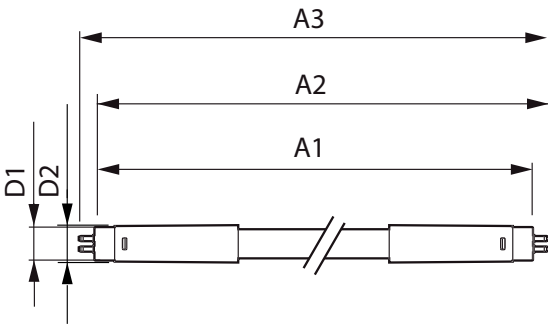

MASTER LEDtube InstantFit HF T5

Approval and Application

Energy Efficiency Label (EEL)	A+
Energy Saving Product	Yes
Approval Marks	RoHS compliance TUV CE marking KEMA Keur certificate
Energy Consumption kWh/1000 h	31 kWh

Product Data

Full product code	871869670527800

Order product name	MAS LEDtube HF 1200mm HO 26W 830 T5
EAN/UPC - Product	8718696705278
Order code	929001338302
Numerator - Quantity Per Pack	1
Numerator - Packs per outer box	10
Material Nr. (12NC)	929001338302
Net Weight (Piece)	0.155 kg

Dimensional drawing

TLED 1200mm 26-49W 3900lm 3000K G5 ND

Product	D1	D2	A1	A2	A3
MAS LEDtube HF 1200mm HO 26W 830 T5	15.2 mm	21 mm	1147.8 mm	1154.9 mm	1162 mm

Photometric data