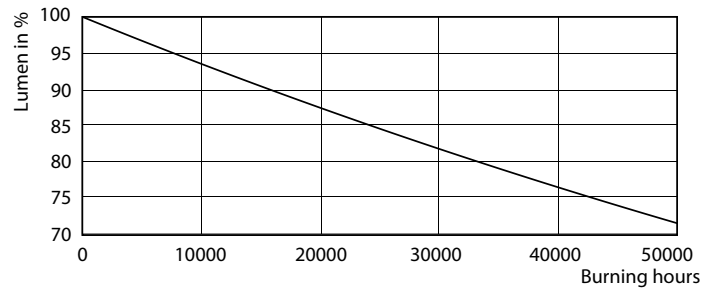

MASTER LEDtube InstantFit HF T5

Lifetime