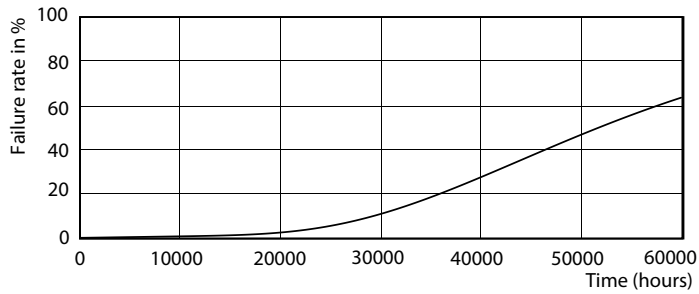

MASTER LEDtube InstantFit HF T5

Lifetime