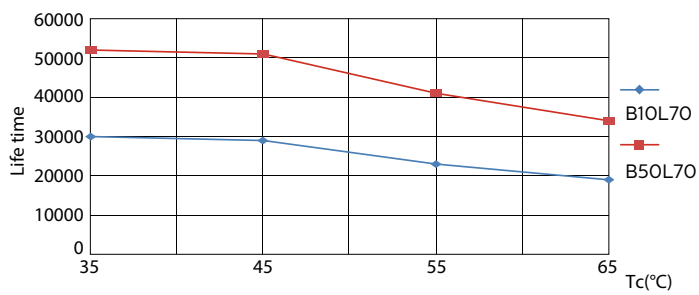

MASTER LEDtube InstantFit HF T5

Lifetime