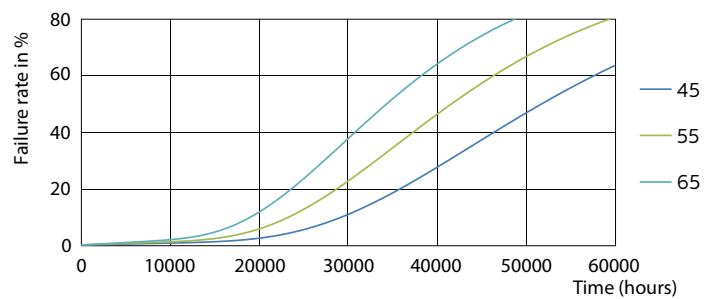

MASTER LEDtube InstantFit HF T5

Lifetime