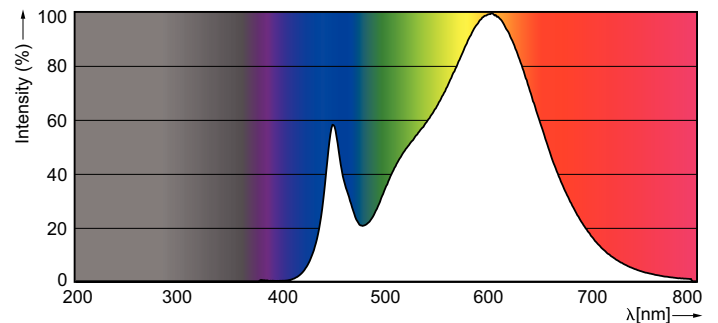

STD 1200 mm 20 W /830 T8 I