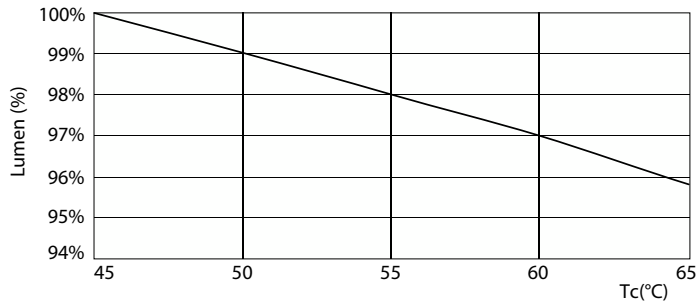

MASTER LEDtube InstantFit HF T5

Lifetime

Lumen Maintenance Diagram - MAS LEDtube HF 1200mm HO 26W 840 T5