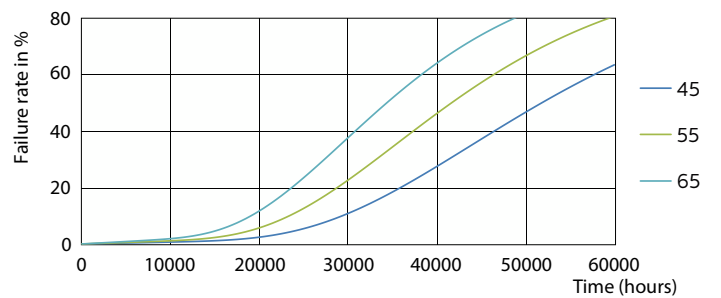

Lumen Maintenance Diagram - MAS LEDtube HF 1200mm HO 26W 840 T5

Life Expectancy Diagram - MAS LEDtube HF 1200mm HO 26W 840 T5