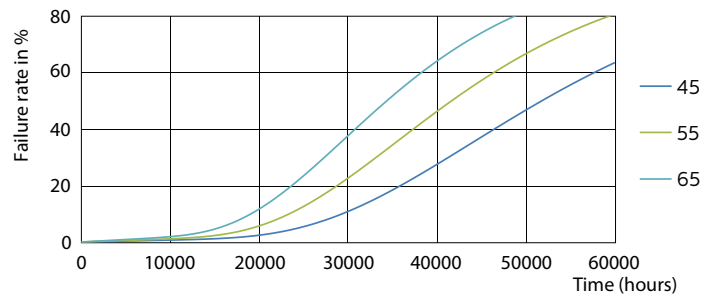

Lumen Maintenance Diagram - MAS LEDtube HF 1200mm HO 26W 840 T5

Life Expectancy Diagram - MAS LEDtube HF 1200mm HO 26W 840 T5