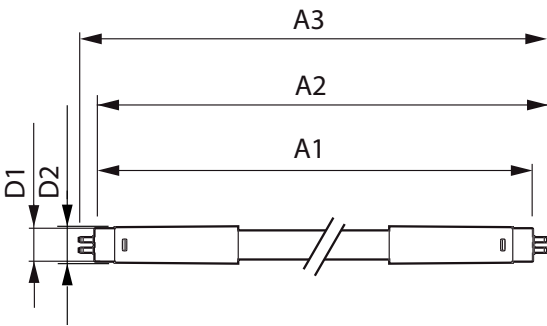

MASTER LEDtube InstantFit HF T5

Mechanical and Housing

Bulb material	Plastic
Product length	1200 mm

Approval and Application

Energy efficiency label (EEL)	A++
Energy-saving product	Yes
Approval marks	RoHS compliance CE marking KEMA Keur certificate
Energy Consumption kWh/1000 h	31 kWh

Product Data

Full product code	871869670531500
Order product name	Master LEDtube HF 1200mm HO 26W 865 T5
EAN/UPC – product	8718696705315
Order code	70531500
Numerator – quantity per pack	1
Numerator – packs per outer box	10
Material no. (12NC)	929001338502
Net weight (piece)	0.155 kg

Dimensional drawing

TLED 1200mm 26-49W 3900lm 6500K G5 ND

Product	D1	D2	A1	A2	A3
Master LEDtube HF 1200mm HO 26W 865 T5	15.2 mm	21 mm	1147.8 mm	1154.9 mm	1162 mm

Photometric data