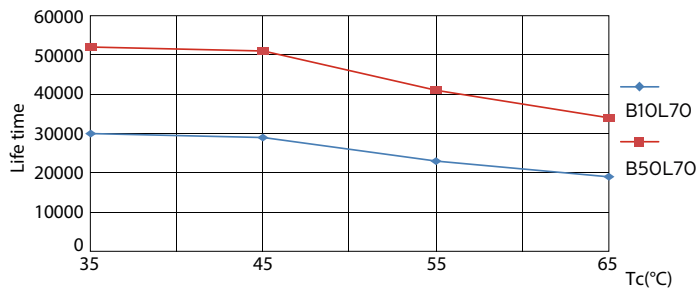

LEDtube 1200mm 26W G5 3900lm

LEDtube 1200mm 26W G5 3900lm