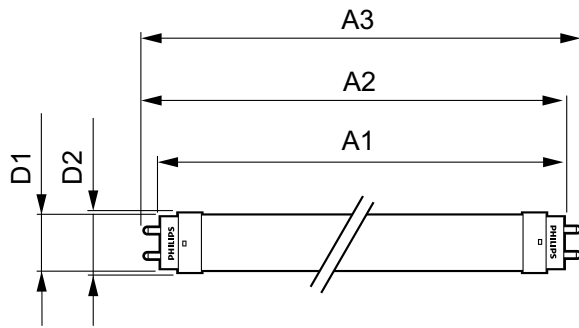

CorePro LEDtube EM/Mains T8

Energy Saving Product	Yes
Approval Marks	CE marking RoHS compliance KEMA Keur certificate
Energy Consumption kWh/1000 h	8 kWh
Product Data	
Full product code	871869671103300
Order product name	CorePro LEDtube 600mm 8W840

EAN/UPC - Product	8718696711033
Order code	929001338602
Numerator - Quantity Per Pack	1
Numerator - Packs per outer box	10
Material Nr. (12NC)	929001338602
Net Weight (Piece)	0.120 kg

Warnings and Safety

- NOTES: The overall energy efficiency and light distribution of any installation that uses these lamps are determined by the design of the installation.

Dimensional drawing

TLED 2ft 8-18W 800lm 4000K G13 Ess-Corep

Product	D1	D2	A1	A2	A3
CorePro LEDtube 600mm 8W840	25.7 mm	28 mm	588.5 mm	595.5 mm	602.5 mm

Photometric data

LEDtube 600mm 8W G13 840 800lm