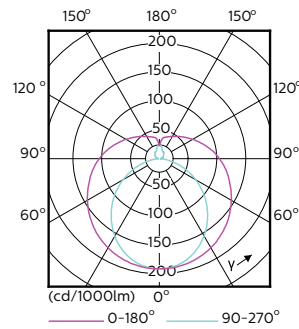

General uniform lighting - CorePro LEDtube 600mm 8W865

Light Distribution Diagram - CorePro LEDtube 600mm 8W865