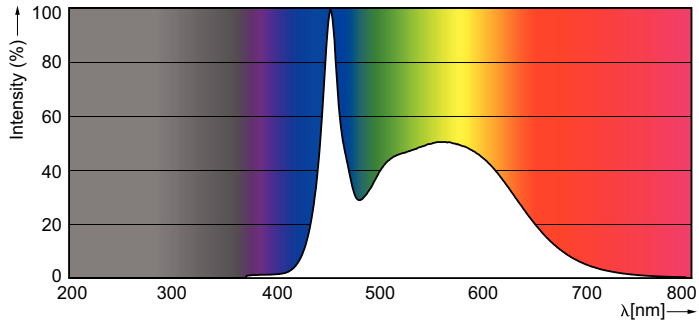

CorePro LEDtube EM/Mains

Photometric data

Spectral Power Distribution Colour - CorePro LEDtube 600mm 8W865