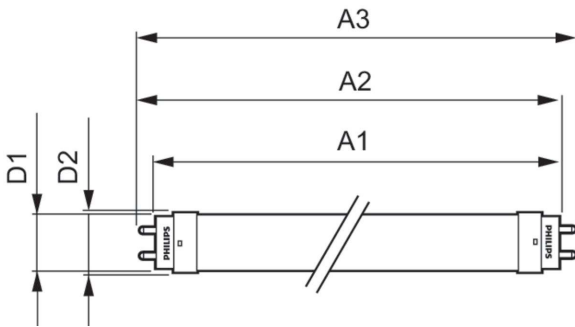

CorePro LEDtube EM/Mains

Controls and Dimming

Dimmable	No

Mechanical and Housing

Bulb material	Glass
Product length	600 mm

Approval and Application

Energy-saving product	Yes
Approval marks	CE marking RoHS compliance KEMA Keur certificate
Energy consumption kWh/1,000 hours	8 kWh

Product Data

Order product name	CorePro LEDtube 600mm 8W865
Full product name	CorePro LEDtube 600mm 8W865
Full EOC	871869671105700
Order code	71105700
Material no. (12 NC)	929001338702
SAP numerator – quantity per pack	1
EAN/UPC – Product/Case	8718696711057
Numerator – packs per outer box	10
EAN/UPC – Case	8718696711064

Dimensional drawing

Product	D1	D2	A1	A2	A3
CorePro LEDtube 600mm 8W865	25.7 mm	28 mm	588.5 mm	595.5 mm	602.5 mm

Photometric data