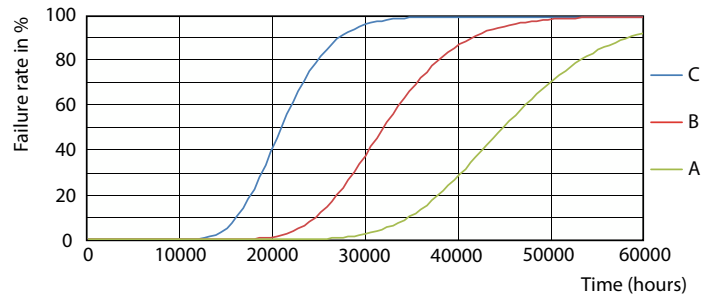

CorePro LEDtube EM/Mains

Photometric data

Lifetime