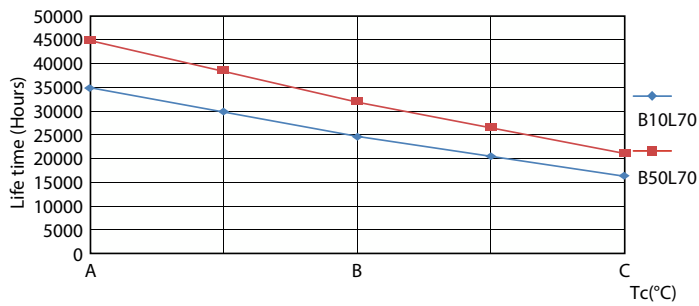

Life Expectancy Diagram - CorePro LEDtube 600mm 8W865