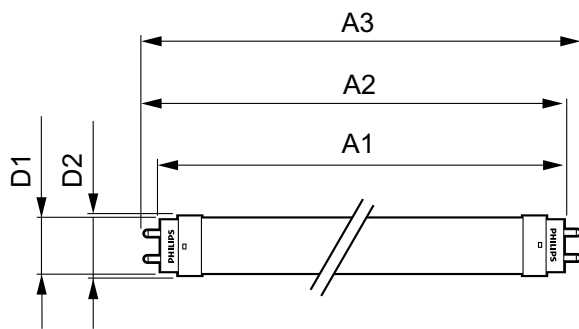

CorePro LEDtube EM/Mains

Energy-saving product	Yes
Approval marks	CE marking RoHS compliance KEMA Keur certificate
Energy Consumption kWh/1000 h	8 kWh
Product Data	
Full product code	871869671105700
Order product name	CorePro LEDtube 600mm 8W865

EAN/UPC – product	8718696711057
Order code	71105700
Numerator – quantity per pack	1
Numerator – packs per outer box	10
Material no. (12NC)	929001338702
Net weight (piece)	0.120 kg

Warnings and Safety

• -

Dimensional drawing

TLED 2ft 8-18W 800lm 6500K G13 Ess-Corep

Product	D1	D2	A1	A2	A3
CorePro LEDtube 600mm 8W865	25.7 mm	28 mm	588.5 mm	595.5 mm	602.5 mm

Photometric data