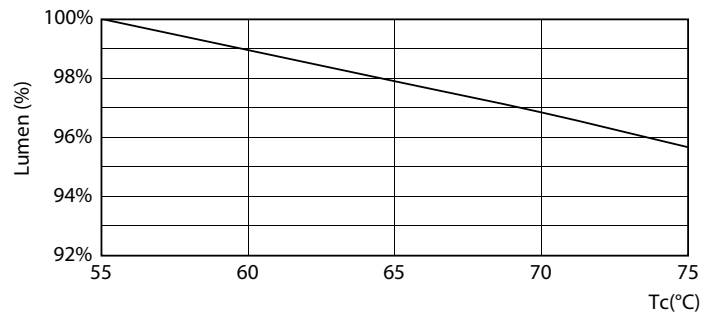

Life Expectancy Diagram - CorePro LEDtube 1200mm 14.5W840

Lumen Maintenance Diagram - CorePro LEDtube 1200mm 14.5W840