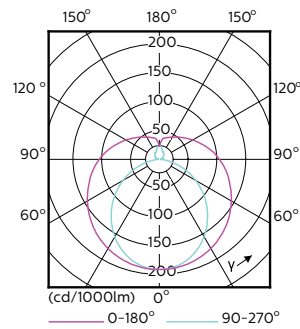

Dimensional drawing

TLED 4ft 14.5-36W 1600lm 6500K G13 Ess

Product	D1	D2	A1	A2	A3
CorePro LEDtube 1200mm 14.5W865	25.7 mm	28 mm	1198 mm	1205 mm	1212 mm

Photometric data

LEDtube 1200mm 15W G13 865 1600lm

LEDtube 1500mm 20W G13 840 2200lm

CorePro LEDtube EM/Mains

Photometric data

Lifetime

LEDtube 1500mm 20W G13 840 2200lm

LEDtube 1500mm 20W G13 840 2200lm