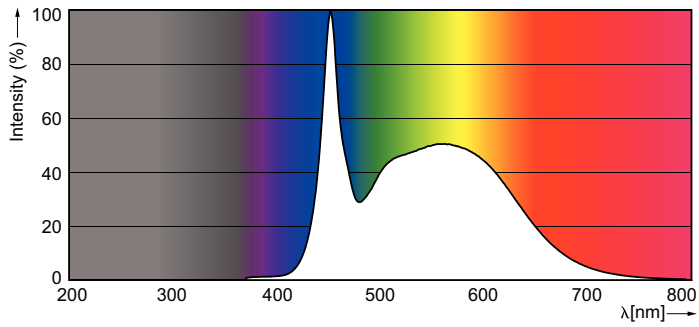

CorePro LEDtube EM/Mains

Photometric data