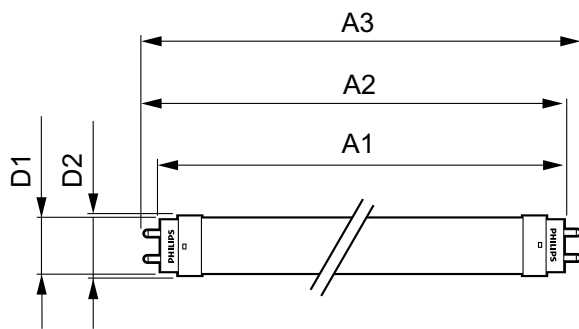

CorePro LEDtube EM/Mains

Energy-saving product	Yes
Approval marks	CE marking RoHS compliance KEMA Keur certificate
Energy Consumption kWh/1000 h	15 kWh
Product Data	
Full product code	871869671109500
Order product name	CorePro LEDtube 1200mm 14.5W865

EAN/UPC – product	8718696711095
Order code	71109500
Numerator – quantity per pack	1
Numerator – packs per outer box	10
Material no. (12NC)	929001338902
Net weight (piece)	0.215 kg

Warnings and Safety

• -

Dimensional drawing

TLED 4ft 14.5-36W 1600lm 6500K G13 Ess

Product	D1	D2	A1	A2	A3
CorePro LEDtube 1200mm 14.5W865	25.7 mm	28 mm	1198 mm	1205 mm	1212 mm

Photometric data