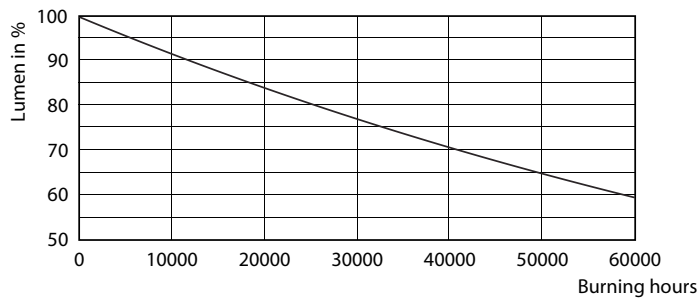

Product data

General Information	
Base	E26 [Single Contact Medium Screw]
Nominal Lifetime (Nom)	40000 h
Switching Cycle	50000X
Technical Type	17-120W
Light Technical	
Color Code	927
Beam Angle (Nom)	40 °
Initial lumen (Nom)	1150 lm
Luminous Flux (Rated) (Nom)	1150 lm
Luminous Intensity (Nom)	2600 cd
Color Designation	Warm White (WW)
Rated Beam Angle	40 °
Correlated Color Temperature (Nom)	2700 K
Luminous Efficacy (rated) (Nom)	67.00 lm/W
Color Consistency	<6
Color Rendering Index (Nom)	95
LLMF At End Of Nominal Lifetime (Nom)	70 %
Operating and Electrical	
Input Frequency	60 Hz
Power (Rated) (Nom)	17 W
Lamp Current (Nom)	170 mA

PAR38 LED

Photometric data

PAR38_17W_1150lm_40D_2700K_E26

Lifetime

ExpertColor PAR38 30S 30L Dim 120V Life Expectancy Diagram

ExpertColor PAR38 30S 30L Dim 120V Lumen Maintenance Diagram