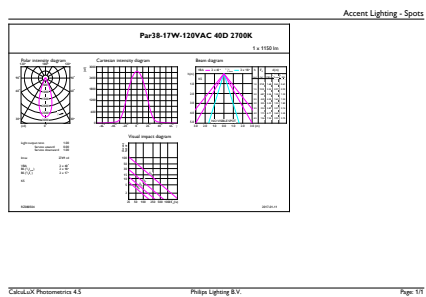

Product data

General Information	
Base	E26 [Single Contact Medium Screw]
Nominal Lifetime (Nom)	40000 h
Switching Cycle	50000X
Technical Type	17-120W
Light Technical	
Color Code	927
Beam Angle (Nom)	40 °
Initial lumen (Nom)	1150 lm
Luminous Flux (Rated) (Nom)	1150 lm
Luminous Intensity (Nom)	2600 cd
Color Designation	Warm White (WW)
Rated Beam Angle	40 °
Correlated Color Temperature (Nom)	2700 K
Luminous Efficacy (rated) (Nom)	67.00 lm/W
Color Consistency	<6
Color Rendering Index (Nom)	95
LLMF At End Of Nominal Lifetime (Nom)	70 %
Operating and Electrical	
Input Frequency	60 Hz
Power (Rated) (Nom)	17 W
Lamp Current (Nom)	170 mA

Dimensional drawing

PAR38 120V 17-120W 1150lm 2700K E26 D

Product	D	C
17PAR38/EXPERTCOLOR/F40/927/DIM	120.7 mm	134.6 mm

Photometric data

PAR38 120V 17-90W 1150lm 8D 2700K E26 D

PAR38 120V 17-120W 1150lm 2700K E26 D