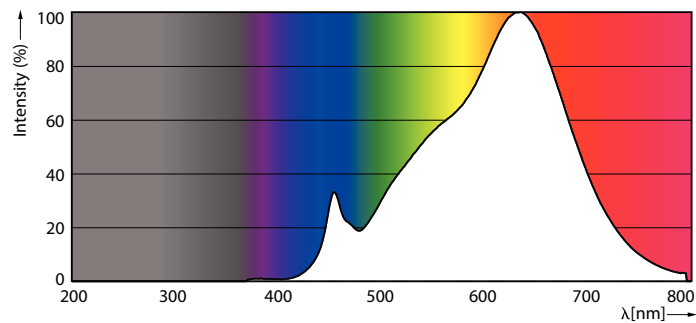

Photometric data

PAR38 120V 17-90W 1150lm 8D 2700K E26 D