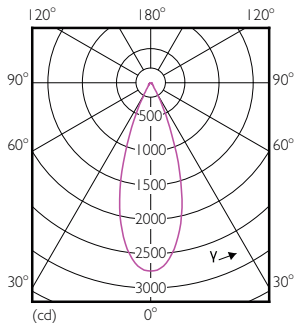

PAR38 LED

Photometric data

PAR38_17W_1150lm_40D_2700K_E26