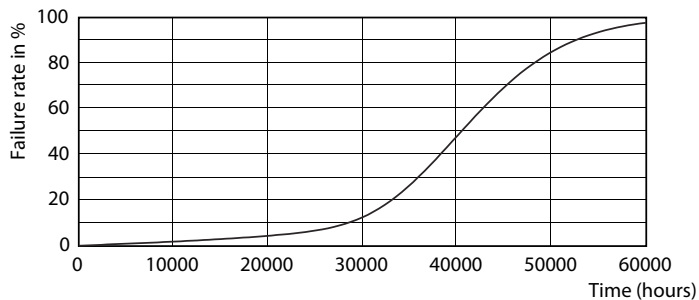

Lifetime

ExpertColor PAR38 30S 30L Dim 120V Life Expectancy Diagram