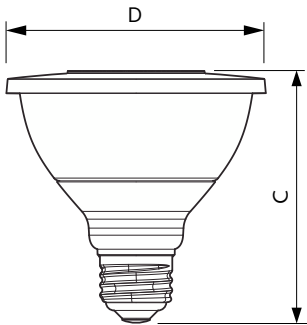

LED PAR30 S/L

Application Conditions

can it be used in closed luminaires Yes

Product Data

Order product name	12PAR30S/EXPERTCOLOR/F25/927/DIM
Full product name	12PAR30S/EXPERTCOLOR/F25/927/DIM
Order code	470906

Material Nr. (12NC)	929001340304
Numerator - Quantity Per Pack	1
EAN/UPC - Product/Case	046677470906
Numerator - Packs per outer box	6
EAN/UPC - Case	50046677470901

Dimensional drawing

Product	D	C
12PAR30S/EXPERTCOLOR/F25/927/DIM	94.8 mm	93.1 mm