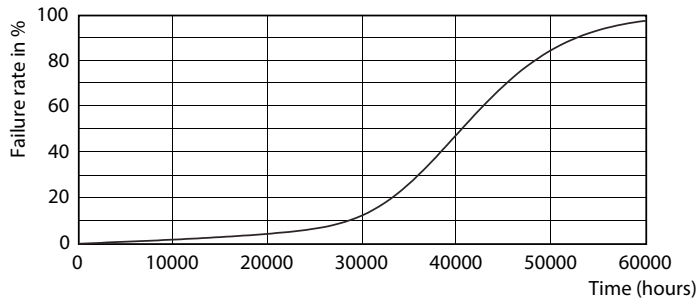

LED PAR30 S/L

Lifetime

Life Expectancy Diagram - 12PAR30S/EXPERTCOLOR/F25/927/DIM

Lumen Maintenance Diagram - 12PAR30S/EXPERTCOLOR/F25/927/DIM