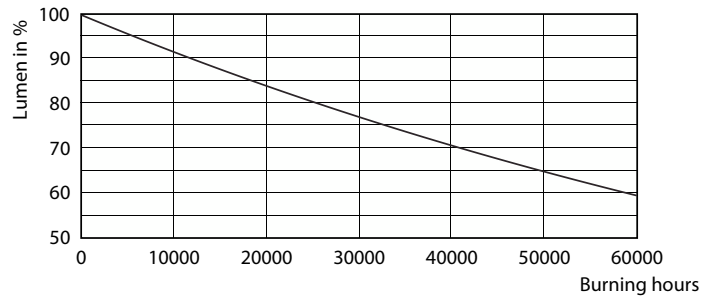

LED PAR30 S/L

Lifetime

Life Expectancy Diagram - 12PAR30S/EXPERTCOLOR/F25/927/DIM

Lumen Maintenance Diagram - 12PAR30S/EXPERTCOLOR/F25/927/DIM