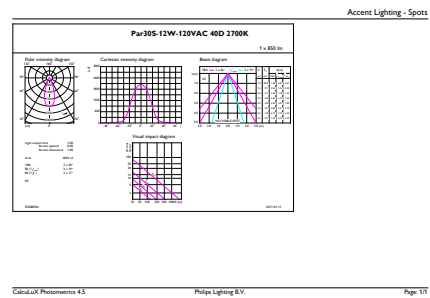

Product data

General Information	
Cap-Base	E26 [Single Contact Medium Screw]
Nominal lifetime	40,000 hour(s)
Switching Cycle	50,000
Lighting Technology	LED
EU RoHS compliant	Yes
Light Technical	
Color Code	927
Beam Angle (Nom)	40 degree(s)
Luminous Flux	850 lm
Luminous Intensity (Nom)	1,800 cd
Color Designation	Warm White (WW)
Correlated Color Temperature (Nom)	2700 K
Luminous Efficacy (rated) (Nom)	70.00 lm/W
Color Consistency	<6
Color rendering index (CRI)	95
LLMF At End Of Nominal Lifetime (Nom)	70 %
Operating and Electrical	
Line Frequency	60 Hz
Input Frequency	60 Hz
Power Consumption	12 W
Lamp Current (Nom)	120 mA

Dimensional drawing

Product	D	C
12PAR30S/EXPERTCOLOR/F40/927/DIM	94.8 mm	116.1 mm

Photometric data

Spectral Power Distribution Colour - 12PAR30S/EXPERTCOLOR/F40/927/DIM

Accent Lighting Spots - 12PAR30S/EXPERTCOLOR/F40/927/DIM