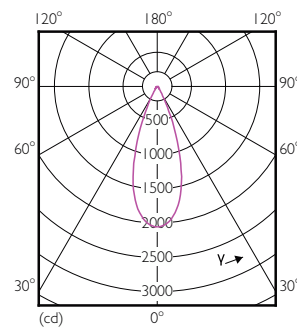

Product data

General Information	
Cap-Base	E26 [Single Contact Medium Screw]
Nominal lifetime	40,000 hour(s)
Switching Cycle	50,000
Lighting Technology	LED
EU RoHS compliant	Yes
Light Technical	
Color Code	927
Beam Angle (Nom)	40 degree(s)
Luminous Flux	850 lm
Luminous Intensity (Nom)	1,800 cd
Color Designation	Warm White (WW)
Correlated Color Temperature (Nom)	2700 K
Luminous Efficacy (rated) (Nom)	70.00 lm/W
Color Consistency	<6
Color rendering index (CRI)	95
LLMF At End Of Nominal Lifetime (Nom)	70 %
Operating and Electrical	
Line Frequency	60 Hz
Input Frequency	60 Hz
Power Consumption	12 W
Lamp Current (Nom)	120 mA

Dimensional drawing

Product	D	C
12PAR30S/EXPERTCOLOR/F40/927/DIM	94.8 mm	116.1 mm

Photometric data

Spectral Power Distribution Colour - 12PAR30S/EXPERTCOLOR/F40/927/DIM

Accent Lighting Spots - 12PAR30S/EXPERTCOLOR/F40/927/DIM