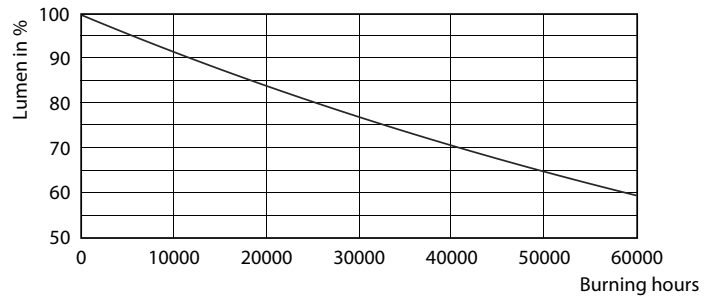

LED PAR30 S/L

Lifetime

Life Expectancy Diagram - 12PAR30S/EXPERTCOLOR/F40/927/DIM

Lumen Maintenance Diagram - 12PAR30S/EXPERTCOLOR/F40/927/DIM