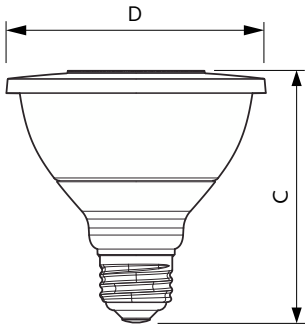

Product data

General Information	
Cap-Base	E26 [Single Contact Medium Screw]
Nominal lifetime	40,000 hour(s)
Switching Cycle	50,000
Lighting Technology	LED
EU RoHS compliant	Yes
Light Technical	
Color Code	927
Beam Angle (Nom)	40 degree(s)
Luminous Flux	850 lm
Luminous Intensity (Nom)	1,800 cd
Color Designation	Warm White (WW)
Correlated Color Temperature (Nom)	2700 K
Luminous Efficacy (rated) (Nom)	70.00 lm/W
Color Consistency	<6
Color rendering index (CRI)	95
LLMF At End Of Nominal Lifetime (Nom)	70 %
Operating and Electrical	
Line Frequency	60 Hz
Input Frequency	60 Hz
Power Consumption	12 W
Lamp Current (Nom)	120 mA

Dimensional drawing

Product	D	C
12PAR30S/EXPERTCOLOR/F40/927/DIM	94.8 mm	116.1 mm

Photometric data

Spectral Power Distribution Colour - 12PAR30S/EXPERTCOLOR/F40/927/DIM

Accent Lighting Spots - 12PAR30S/EXPERTCOLOR/F40/927/DIM