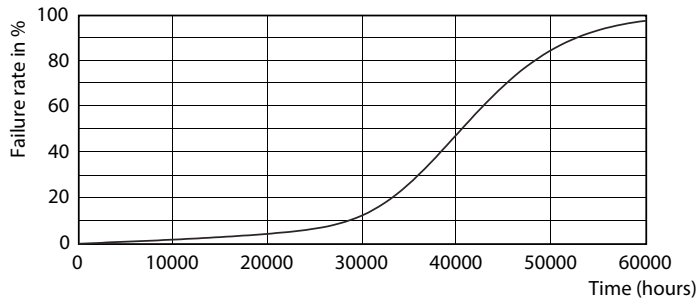

LED PAR30 S/L

Lifetime

Life Expectancy Diagram - 12PAR30S/EXPERTCOLOR/F40/927/DIM

Lumen Maintenance Diagram - 12PAR30S/EXPERTCOLOR/F40/927/DIM