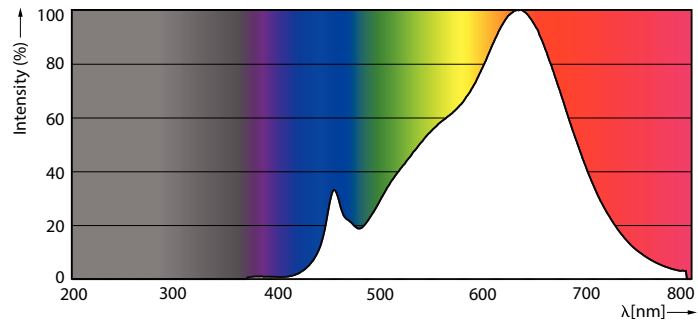

Product data

General Information	
Cap-Base	E26 [Single Contact Medium Screw]
Nominal lifetime	40,000 hour(s)
Switching Cycle	50,000
Lighting Technology	LED
EU RoHS compliant	Yes
Light Technical	
Color Code	927
Beam Angle (Nom)	40 degree(s)
Luminous Flux	850 lm
Luminous Intensity (Nom)	1,800 cd
Color Designation	Warm White (WW)
Correlated Color Temperature (Nom)	2700 K
Luminous Efficacy (rated) (Nom)	70.00 lm/W
Color Consistency	<6
Color rendering index (CRI)	95
LLMF At End Of Nominal Lifetime (Nom)	70 %
Operating and Electrical	
Line Frequency	60 Hz
Input Frequency	60 Hz
Power Consumption	12 W
Lamp Current (Nom)	120 mA

Wattage Equivalent	75 W
Starting Time (Nom)	0.5 s
Warm-up time to 60% light	0.5 s
Power Factor (Fraction)	0.9
Voltage (Nom)	120 V
Temperature	
T-Case Maximum (Nom)	90 °C
Controls and Dimming	
Dimmable	Yes
Mechanical and Housing	
Bulb Finish	Clear
Bulb Material	Plastic
Bulb Shape	PAR30S
Approval and Application	
Suitable For Accent Lighting	Yes
Energy Consumption kWh/1000 h	- kWh
Energy Certifications	Energy Star
Product Data	
Order product name	12PAR30S/EXPERTCOLOR/F40/927/DIM

Dimensional drawing

Product	D	C
12PAR30S/EXPERTCOLOR/F40/927/DIM	94.8 mm	116.1 mm

Photometric data

Spectral Power Distribution Colour - 12PAR30S/EXPERTCOLOR/F40/927/DIM

Accent Lighting Spots - 12PAR30S/EXPERTCOLOR/F40/927/DIM