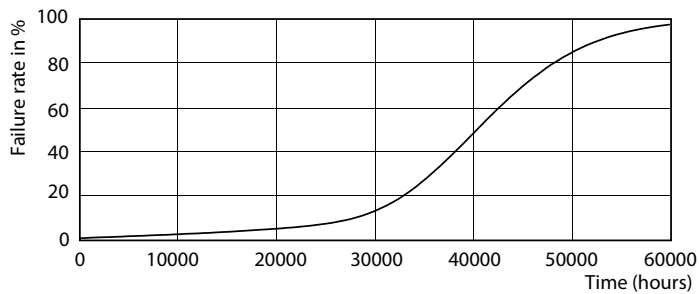

Accent Lighting Spots - MAS LED ExpertColor 6.5-35W MR16 927 60D

MASTER LEDspot ExpertColor LV

Fotometriske data

Light Distribution Diagram - MAS LED ExpertColor 6.5-35W MR16 927 60D

Levetid

Life Expectancy Diagram - MAS LED ExpertColor 6.5-35W MR16 927 60D