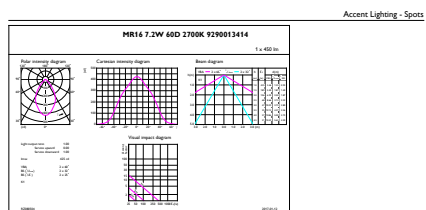

Målskisse

Product	D	C
MAS LED ExpertColor 6.5-35W MR16 927 60D	50,5 mm	46 mm

Fotometriske data

CalculX Photometrics 4.5 Philips Lighting B.V. Page 1/1

Spectral Power Distribution Colour - MAS LED ExpertColor 6.5-35W MR16 927 60D