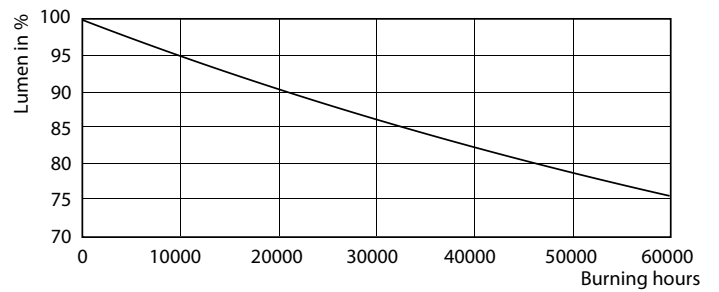

Accent Lighting Spots - MAS LED ExpertColor 6.5-35W MR16 927 60D

MASTER LEDspot ExpertColor LV

Fotometriske data

Light Distribution Diagram - MAS LED ExpertColor 6.5-35W MR16 927 60D

Levetid

Life Expectancy Diagram - MAS LED ExpertColor 6.5-35W MR16 927 60D