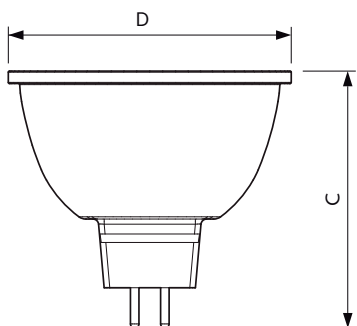

MASTER LEDspot ExpertColor LV

Controls and Dimming	
Dimmable	Yes
Approval and Application	
Energy efficiency label (EEL)	Not applicable
Suitable for accent lighting	Yes
Product Data	
Full product code	871869671950300
Order product name	MASTER LED ExpertColor LED MR16 ExpertColor 7.2-50W 927 60D

EAN/UPC – product	8718696719503
Order code	71950300
Numerator – quantity per pack	1
Numerator – packs per outer box	10
Material no. (12NC)	929001341408
Net weight (piece)	0.034 kg

Dimensional drawing

MAS LED MR16 ExpertColor 7.2-50W 927 60D

Product	D	C
MASTER LED ExpertColor LED MR16 ExpertColor 7.2-50W 927 60D	50.5 mm	46 mm