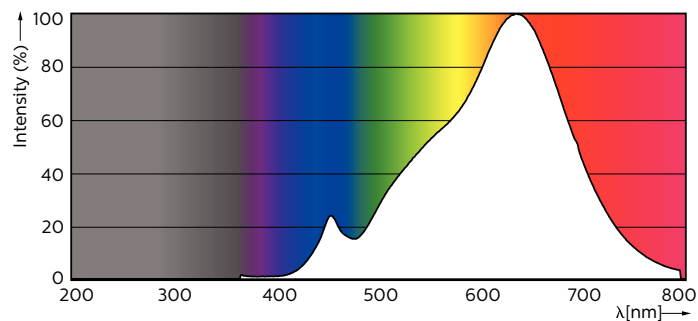

Photometric data

Master LEDspot ExpertColor LV 50W EZ10 927 10D