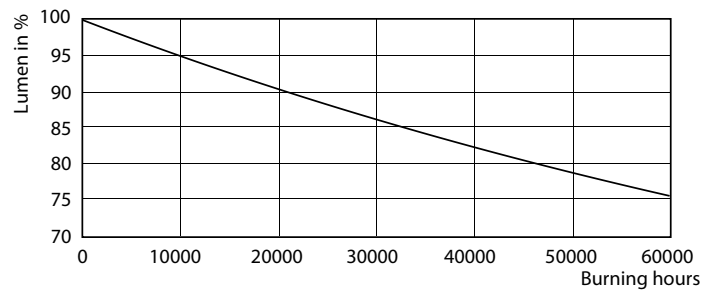

Master LEDspot ExpertColor LV 50W EZ10 927 10D