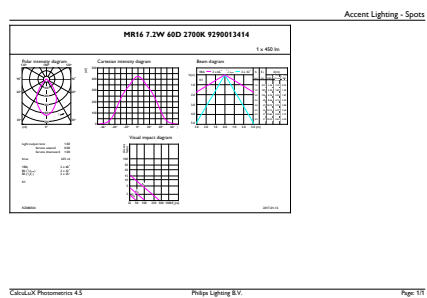

Master LEDspot ExpertColor LV 50W GU5.3 927 60D