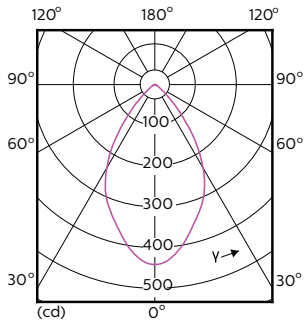

MASTER LEDspot ExpertColor LV

Photometric data

Master LEDspot ExpertColor LV 50W GU5.3 930 60D