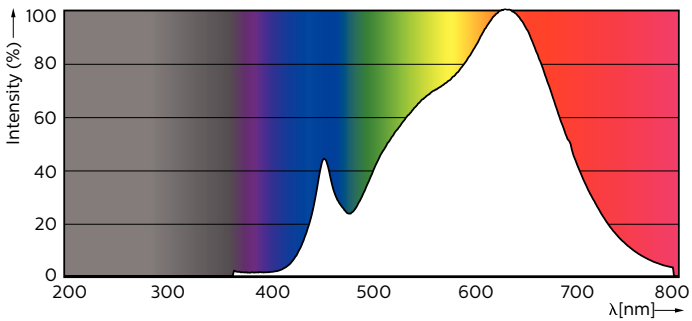

Photometric data

Master LEDspot ExpertColor LV 50W EZ10 930 10D