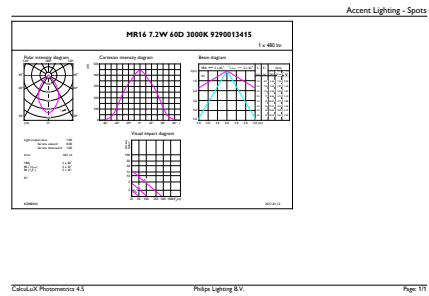

Master LEDspot ExpertColor LV 50W GU5.3 930 60D