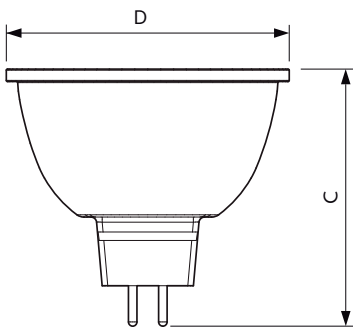

MASTER LEDspot ExpertColor LV

Controls and Dimming

Dimmable	Yes

Approval and Application

Energy efficiency label (EEL)	A+
Suitable for accent lighting	Yes
Energy Consumption kWh/1000 h	8 kWh

Product Data

Full product code	871869675753600

Order product name	MASTER LED ExpertColor LED ExpertColor 6.5-35W MR16 930 60D
EAN/UPC – product	8718696757536
Order code	75753600
Numerator – quantity per pack	1
Numerator – packs per outer box	10
Material no. (12NC)	929001341502
Net weight (piece)	0.034 kg

Dimensional drawing

MAS LED MR16 ExpertColor 7.2-50W 930 60D

Product	D	C
MASTER LED ExpertColor LED ExpertColor 6.5-35W MR16 930 60D	50.5 mm	46 mm