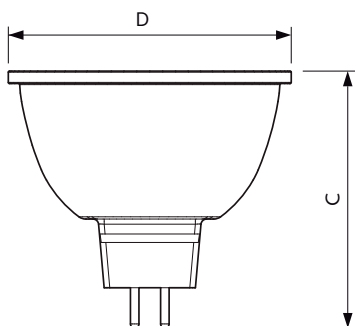

Product data

General Information	
Cap base	GU5.3 [GU5.3]
Nominal lifetime (nom.)	40000 h
Switching cycle	50000X
Technical type	7.2-50W
Light Technical	
Colour Code	930 [CCT of 3,000 K]
Technical Beam Angle (Nom)	60 °
Lamp Luminous Flux 25°C EL (Nom)	480 lm
Lamp Luminous Flux (Nom)	480 lm
Luminous intensity (nom.)	440 cd
Colour Designation	White (WH)
Rated beam angle	60 °
Colour Temperature, horizontal (Nom)	3000 K
Lamp Luminous Efficacy EM (Nom)	66.67 lm/W

Dimensional drawing

MAS LED MR16 ExpertColor 7.2-50W 930 60D

Product	D	C
MASTER LED ExpertColor LED MR16 ExpertColor 7.2-50W 930 60D	50.5 mm	46 mm

Photometric data

Master LEDspot ExpertColor LV 50W EZ10 930 10D