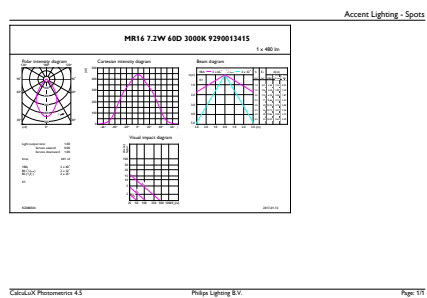

Dimensional drawing

MAS LED MR16 ExpertColor 7.2-50W 930 60D

Product	D	C
MASTER LED ExpertColor LED MR16 ExpertColor 7.2-50W 930 60D	50.5 mm	46 mm

Photometric data

Master LEDspot ExpertColor LV 50W EZ10 930 10D

Master LEDspot ExpertColor LV 50W GU5.3 930 60D

MASTER LEDspot ExpertColor LV

Photometric data

Master LEDspot ExpertColor LV 50W GU5.3 930 60D

Lifetime

Master LEDspot ExpertColor LV 50W EZ10 927 10D

Master LEDspot ExpertColor LV 50W EZ10 927 10D