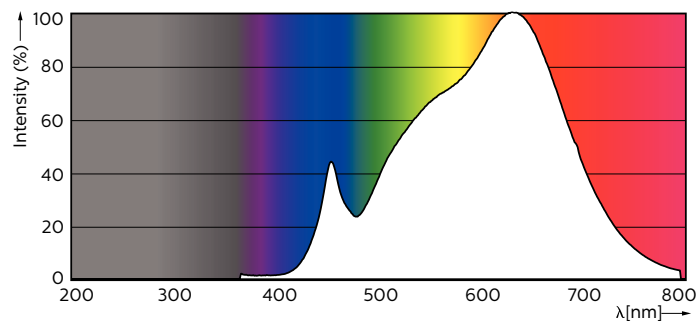

Product data

General Information	
Cap base	GU5.3 [GU5.3]
Nominal lifetime (nom.)	40000 h
Switching cycle	50000X
Technical type	7.2-50W
Light Technical	
Colour Code	930 [CCT of 3,000 K]
Technical Beam Angle (Nom)	60 °
Lamp Luminous Flux 25°C EL (Nom)	480 lm
Lamp Luminous Flux (Nom)	480 lm
Luminous intensity (nom.)	440 cd
Colour Designation	White (WH)
Rated beam angle	60 °
Colour Temperature, horizontal (Nom)	3000 K
Lamp Luminous Efficacy EM (Nom)	66.67 lm/W

Colour consistency	<3
Colour Rendering Index,horiz (Nom)	97
LLMF at end of nominal lifetime (nom.)	70 %
Operating and Electrical	
Power (Rated) (Nom)	7.2 W
Lamp current (nom.)	800 mA
Wattage equivalent	50 W
Starting time (nom.)	0.5 s
Warm-up time to 60% light (nom.)	1 s
Power factor (nom.)	0.7
Voltage (Nom)	12 V
Temperature	
T-Case maximum (nom.)	92 °C

Dimensional drawing

MAS LED MR16 ExpertColor 7.2-50W 930 60D

Product	D	C
MASTER LED ExpertColor LED MR16 ExpertColor 7.2-50W 930 60D	50.5 mm	46 mm

Photometric data

Master LEDspot ExpertColor LV 50W EZ10 930 10D

Master LEDspot ExpertColor LV 50W GU5.3 930 60D

MASTER LEDspot ExpertColor LV

Photometric data

Master LEDspot ExpertColor LV 50W GU5.3 930 60D

Lifetime

Master LEDspot ExpertColor LV 50W EZ10 927 10D

Master LEDspot ExpertColor LV 50W EZ10 927 10D