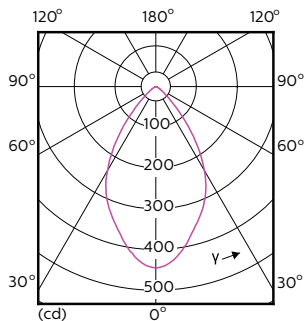

MASTER LED-spot ExpertColor LV

Fotometriske data

Master LEDspot ExpertColor LV 50W GU5.3 940 60D