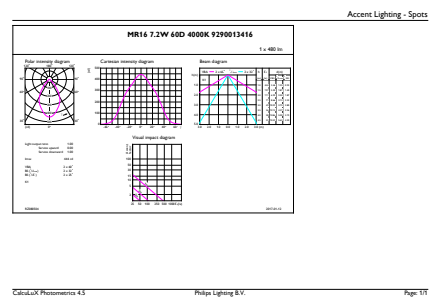

Målskitse

MAS LED MR16 ExpertColor 7.2-50W 940 60D

Product	D	C
MASTER LED ExpertColor LED ExpertColor 6.5-35W MR16 940 60D	50,5 mm	46 mm

Fotometriske data

Master LEDspot ExpertColor LV 50W EZ10 940 10D

Master LEDspot ExpertColor LV 50W GU5.3 940 60D

MASTER LED-spot ExpertColor LV

Fotometriske data

Master LEDspot ExpertColor LV 50W GU5.3 940 60D

Levetid

Master LEDspot ExpertColor LV 50W EZ10 927 10D

Master LEDspot ExpertColor LV 50W EZ10 927 10D