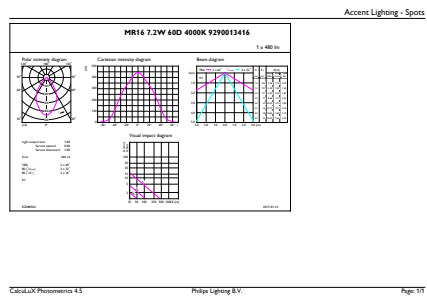

Målskisse

MAS LED MR16 ExpertColor 7.2-50W 940 60D

Product	D	C
MASTER LED ExpertColor LED ExpertColor 6.5-35W MR16 940 60D	50,5 mm	46 mm

Fotometriske data

Master LEDspot ExpertColor LV 50W EZ10 940 10D

Master LEDspot ExpertColor LV 50W GU5.3 940 60D

MASTER LEDspot ExpertColor LV

Fotometriske data

Master LEDspot ExpertColor LV 50W GU5.3 940 60D

Levetid

Master LEDspot ExpertColor LV 50W EZ10 927 10D

Master LEDspot ExpertColor LV 50W EZ10 927 10D