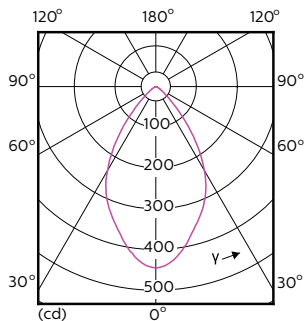

MASTER LEDspot ExpertColor LV

Fotometriske data

Master LEDspot ExpertColor LV 50W GU5.3 940 60D