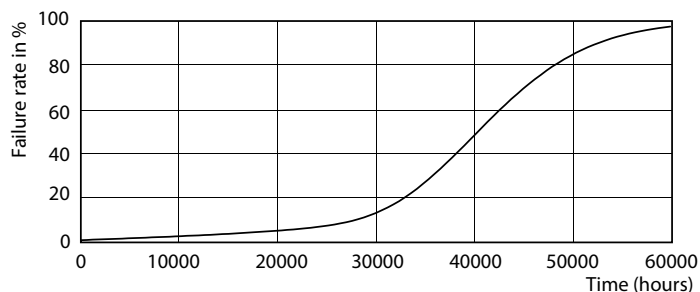

Levetid

Master LEDspot ExpertColor LV 50W EZ10 927 10D