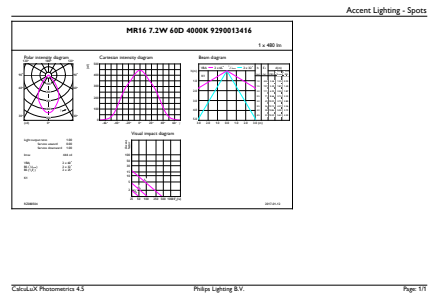

Product data

General Information	
Cap base	GU5.3 [GU5.3]
Nominal lifetime (nom.)	40000 h
Switching cycle	50000X
Technical type	7.2-50W
Light Technical	
Colour code	940 [CCT of 4,000 K]
Beam Angle (Nom)	60 °
Luminous flux (nom.)	480 lm
Luminous flux (rated) (nom.)	480 lm
Luminous intensity (nom.)	440 cd
Colour designation	Cool White (CW)
Rated beam angle	60 °
Correlated colour temperature (nom.)	4000 K
Luminous efficacy (rated) (nom.)	66.67 lm/W

Colour consistency	<3
Color rendering index (nom.)	97
LLMF at end of nominal lifetime (nom.)	70 %
Operating and Electrical	
Power (Rated) (Nom)	7.2 W
Lamp current (nom.)	800 mA
Wattage equivalent	50 W
Starting time (nom.)	0.5 s
Warm-up time to 60% light (nom.)	1 s
Power factor (nom.)	0.7
Voltage (Nom)	12 V
Temperature	
T-Case maximum (nom.)	92 °C

EAN/UPC – product	8718696719541
Order code	71954100
Numerator – quantity per pack	1
Numerator – packs per outer box	10
Material no. (12NC)	929001341608
Net weight (piece)	0.034 kg

Dimensional drawing

MAS LED MR16 ExpertColor 7.2-50W 940 60D

Product	D	C
MASTER LED ExpertColor LED MR16 ExpertColor 7.2-50W 940 60D	50.5 mm	46 mm

Photometric data

Master LEDspot ExpertColor LV 50W EZ10 940 10D

Master LEDspot ExpertColor LV 50W GU5.3 940 60D

MASTER LEDspot ExpertColor LV