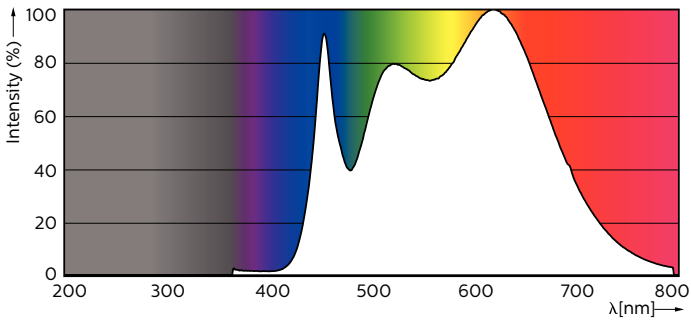

Product data

General Information	
Cap base	GU5.3 [GU5.3]
Nominal lifetime (nom.)	40000 h
Switching cycle	50000X
Technical type	7.2-50W
Light Technical	
Colour code	940 [CCT of 4,000 K]
Beam Angle (Nom)	60 °
Luminous flux (nom.)	480 lm
Luminous flux (rated) (nom.)	480 lm
Luminous intensity (nom.)	440 cd
Colour designation	Cool White (CW)
Rated beam angle	60 °
Correlated colour temperature (nom.)	4000 K
Luminous efficacy (rated) (nom.)	66.67 lm/W

Colour consistency	<3
Color rendering index (nom.)	97
LLMF at end of nominal lifetime (nom.)	70 %
Operating and Electrical	
Power (Rated) (Nom)	7.2 W
Lamp current (nom.)	800 mA
Wattage equivalent	50 W
Starting time (nom.)	0.5 s
Warm-up time to 60% light (nom.)	1 s
Power factor (nom.)	0.7
Voltage (Nom)	12 V
Temperature	
T-Case maximum (nom.)	92 °C

Product	D	C
MASTER LED ExpertColor LED MR16 ExpertColor 7.2-50W 940 60D	50.5 mm	46 mm

Photometric data

Master LEDspot ExpertColor LV 50W EZ10 940 10D

Master LEDspot ExpertColor LV 50W GU5.3 940 60D

MASTER LEDspot ExpertColor LV

Photometric data

Master LEDspot ExpertColor LV 50W GU5.3 940 60D

Lifetime

Master LEDspot ExpertColor LV 50W EZ10 927 10D

Master LEDspot ExpertColor LV 50W EZ10 927 10D