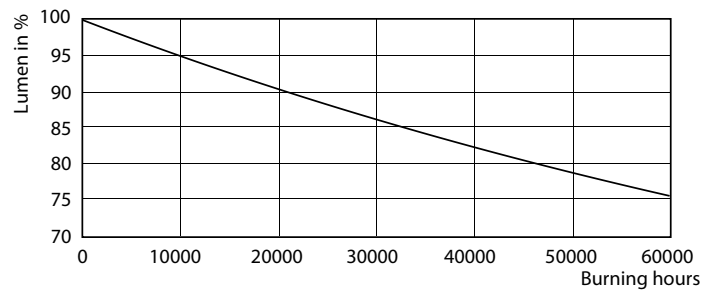

Product data

General Information	
Cap base	GU5.3 [GU5.3]
Nominal lifetime (nom.)	40000 h
Switching cycle	50000X
Technical type	7.2-50W
Light Technical	
Colour code	940 [CCT of 4,000 K]
Beam Angle (Nom)	60 °
Luminous flux (nom.)	480 lm
Luminous flux (rated) (nom.)	480 lm
Luminous intensity (nom.)	440 cd
Colour designation	Cool White (CW)
Rated beam angle	60 °
Correlated colour temperature (nom.)	4000 K
Luminous efficacy (rated) (nom.)	66.67 lm/W

Colour consistency	<3
Color rendering index (nom.)	97
LLMF at end of nominal lifetime (nom.)	70 %
Operating and Electrical	
Power (Rated) (Nom)	7.2 W
Lamp current (nom.)	800 mA
Wattage equivalent	50 W
Starting time (nom.)	0.5 s
Warm-up time to 60% light (nom.)	1 s
Power factor (nom.)	0.7
Voltage (Nom)	12 V
Temperature	
T-Case maximum (nom.)	92 °C

Photometric data

Master LEDspot ExpertColor LV 50W GU5.3 940 60D

Lifetime

Master LEDspot ExpertColor LV 50W EZ10 927 10D

Master LEDspot ExpertColor LV 50W EZ10 927 10D