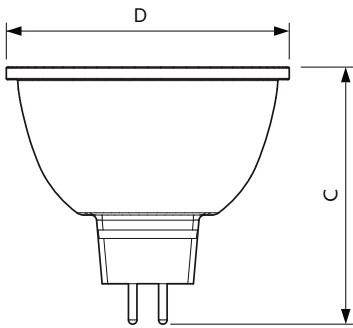

Product data

General Information	
Cap base	GU5.3 [GU5.3]
Nominal lifetime (nom.)	40000 h
Switching cycle	50000X
Technical type	7.2-50W
Light Technical	
Colour code	940 [CCT of 4,000 K]
Beam Angle (Nom)	60 °
Luminous flux (nom.)	480 lm
Luminous flux (rated) (nom.)	480 lm
Luminous intensity (nom.)	440 cd
Colour designation	Cool White (CW)
Rated beam angle	60 °
Correlated colour temperature (nom.)	4000 K
Luminous efficacy (rated) (nom.)	66.67 lm/W

EAN/UPC – product	8718696719541
Order code	71954100
Numerator – quantity per pack	1
Numerator – packs per outer box	10
Material no. (12NC)	929001341608
Net weight (piece)	0.034 kg

Dimensional drawing

MAS LED MR16 ExpertColor 7.2-50W 940 60D