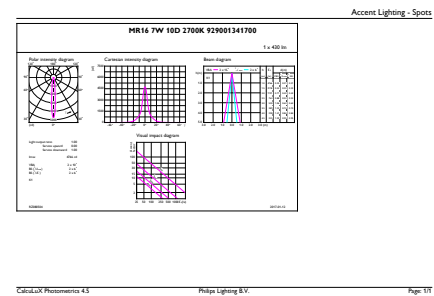

## Målskisse

MR16 12V 6.5-30W 420lm 10D 2700K GU5.3 D

Product	D	C
MASTER LED ExpertColor LED ExpertColor 6.5-35W MR16 927 10D	51 mm	46 mm

## Fotometriske data

PAR38 120V 17-90W 1150lm 8D 2700K E26 D

MR16 12V 6.5-30W 420lm 10D 2700K GU5.3 D

## Fotometriske data

LEDspot MR16 7W 927 430lm 10D