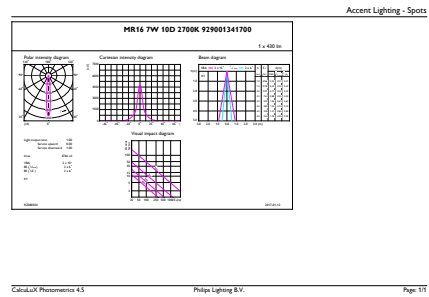

MR16/GU10/PAR16

Numerator - Quantity Per Pack	1
EAN/UPC - Product/Case	046677470135
Numerator - Packs per outer box	10

EAN/UPC - Case	50046677470130

Dimensional drawing

Product	D	C
7MR16 ExpertColor S10 927 D 10/1	51 mm	46 mm

Photometric data

Spectral Power Distribution Colour - 7MR16 ExpertColor S10 927 D 10/1

Accent Lighting Spots - 7MR16 ExpertColor S10 927 D 10/1

Light Distribution Diagram - 7MR16 ExpertColor S10 927 D 10/1