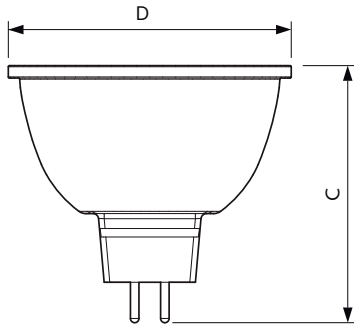

### Product data

General Information		Starting Time (Nom)	
Cap-Base	GU5.3 [GU5.3]		0.5 s
Nominal lifetime	40,000 hour(s)	Warm-up time to 60% light	0.5 s
Switching Cycle	50,000	Power Factor (Fraction)	0.7
Lighting Technology	LED	Voltage (Nom)	12 V
EU RoHS compliant	Yes		
Light Technical		Temperature	
Color Code	927	T-Case Maximum (Nom)	92 °C
Beam Angle (Nom)	10 degree(s)		
Luminous Flux	430 lm	Controls and Dimming	
Luminous Intensity (Nom)	4,600 cd	Dimmable	Yes
Color Designation	Warm White (WW)		
Correlated Color Temperature (Nom)	2700 K	Mechanical and Housing	
Luminous Efficacy (rated) (Nom)	61.43 lm/W	Bulb Shape	MR16 [2inch/50mm]
Color Consistency	<3		
Color rendering index (CRI)	95	Approval and Application	
LLMF At End Of Nominal Lifetime (Nom)	70 %	Suitable For Accent Lighting	Yes
Operating and Electrical		Product Data	
Power Consumption	7 W	Order product name	7MR16 ExpertColor S10 927 D 10/1
Lamp Current (Nom)	800 mA	Full product name	7MR16 ExpertColor S10 927 D 10/1
		Order code	929001341704
		Material Nr. (12NC)	929001341704

## Dimensional drawing

Product	D	C
7MR16 ExpertColor S10 927 D 10/1	51 mm	46 mm