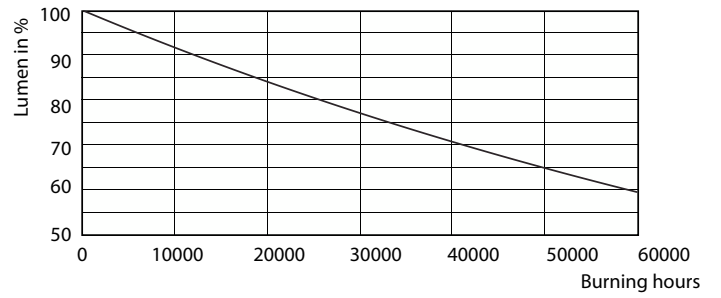

MR16/GU10/PAR16

Lifetime

Life Expectancy Diagram - 7MR16 ExpertColor S10 927 D 10/1

Lumen Maintenance Diagram - 7MR16 ExpertColor S10 927 D 10/1