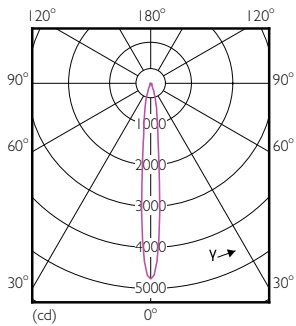

Spectral Power Distribution Colour - 7MR16 ExpertColor S10 927 D 10/1

Accent Lighting Spots - 7MR16 ExpertColor S10 927 D 10/1

Light Distribution Diagram - 7MR16 ExpertColor S10 927 D 10/1