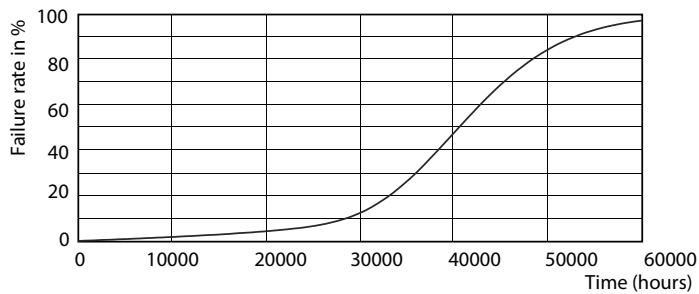

Levetid

LEDspots MR16 7W