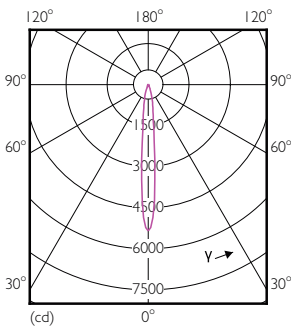

Målskisse

MR16 12V 6.5-30W 450lm 10D 3000K GU5.3 D

Product	D	C
MASTER LED ExpertColor LED ExpertColor 6.5-35W MR16 930 10D	51 mm	46 mm

Fotometriske data

MR16 12V 6.5-30W 450lm 10D 3000K GU5.3 D

LEDSpots MR16 7W 930 460lm 10D