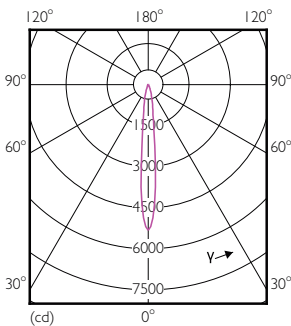

Målskisse

MR16 12V 6.5-30W 450lm 10D 4000K GU5.3 D

Product	D	C
MASTER LED ExpertColor LED ExpertColor 6.5-35W MR16 940 10D	51 mm	46 mm

Fotometriske data

MR16 12V 6.5-30W 450lm 10D 4000K GU5.3 D

LEDSpots MR16 7W 940 460lm 10D