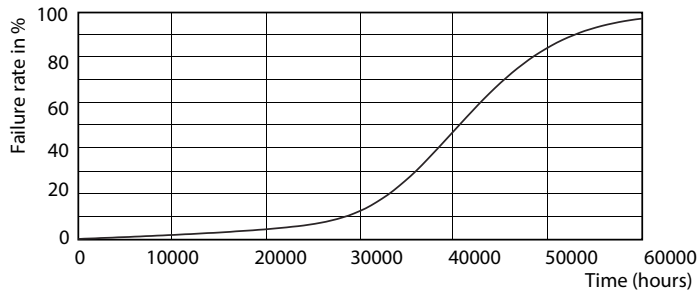

Levetid

LEDspots MR16 7W