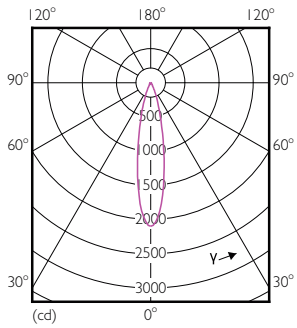

MASTER LEDspot ExpertColor LV

Fotometriska data

LEDspots MR16 7W 927 430lm 25D