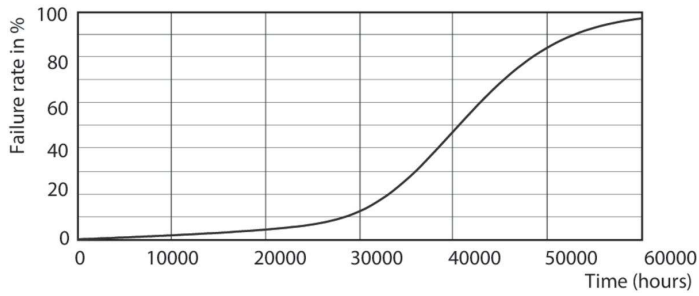

Lifetime

Life Expectancy Diagram - 7MR16 ExpertColor F25 930 D 10/1

Lumen Maintenance Diagram - 7MR16 ExpertColor F25 930 D 10/1