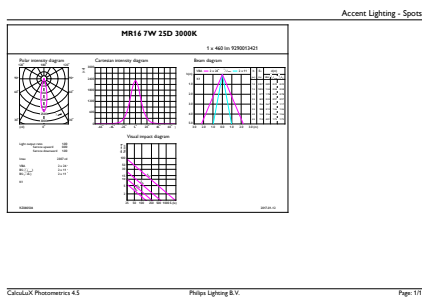

Photometric data

Accent Lighting Spots - 7MR16 ExpertColor F25 930 D 10/1