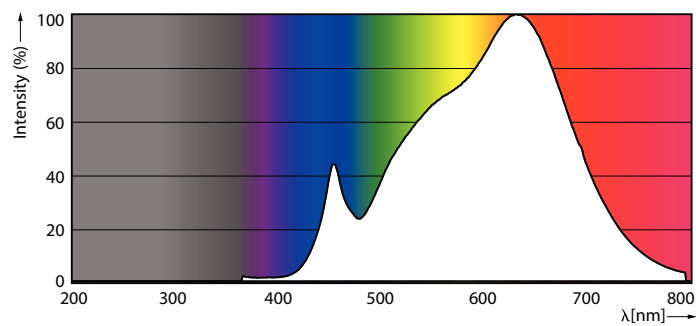

Spectral Power Distribution Colour - 7MR16 ExpertColor F25 930 D 10/1