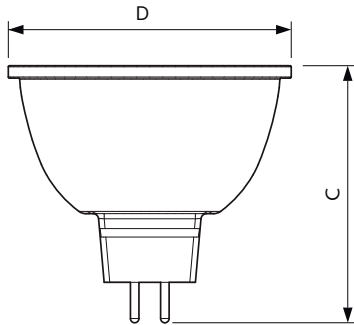

MR16/GU10/PAR16

Material Nr. (12NC)	929001342104
Numerator - Quantity Per Pack	1
EAN/UPC - Product/Case	046677470173
Numerator - Packs per outer box	10

EAN/UPC - Case	50046677470178

Dimensional drawing

Product	D	C
7MR16 ExpertColor F25 930 D 10/1	51 mm	46 mm