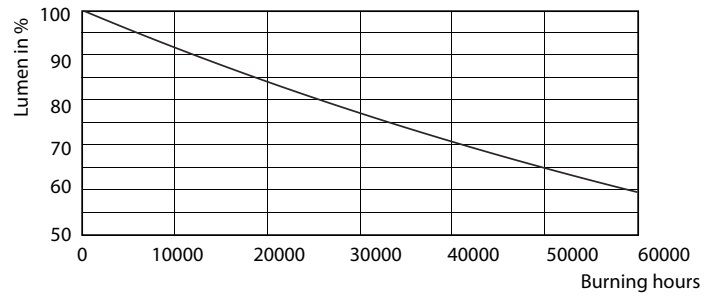

Lifetime

Life Expectancy Diagram - 7MR16 ExpertColor F25 930 D 10/1

Lumen Maintenance Diagram - 7MR16 ExpertColor F25 930 D 10/1