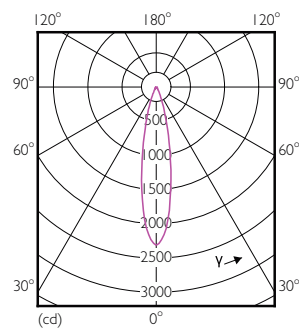

Light Distribution Diagram - 7MR16 ExpertColor F25 930 D 10/1

Photometric data