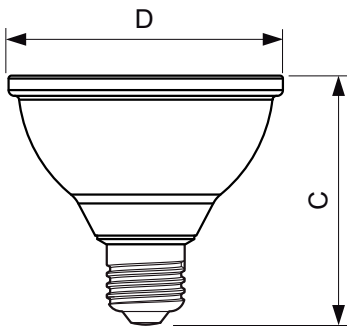

MASTER LEDspot PAR

Approval and Application

Energy efficiency label (EEL)	A+
Suitable for accent lighting	Yes
Energy Consumption kWh/1000 h	10 kWh

Product Data

Full product code	871869671390700
Order product name	MAS LEDspot CLA D 9.5-75W 830 PAR30S 25D

EAN/UPC – product	8718696713907
Order code	71390700
Numerator – quantity per pack	1
Numerator – packs per outer box	6
Material no. (12NC)	929001342902
Net weight (piece)	0.230 kg

Dimensional drawing

PAR30s 220-240V 9-75W 800lm 3000K E27 D

Product	D	C
MAS LEDspot CLA D 9.5-75W 830 PAR30S 25D	95 mm	86 mm

Photometric data

© 2019 Philips Lighting B.V.