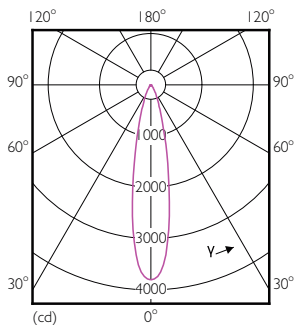

### Product data

| General Information                  |                       |
|--------------------------------------|-----------------------|
| Cap base                             | E27 [ E27]            |
| Nominal lifetime (nom.)              | 25000 h               |
| Technical type                       | 9.5-75W               |
| Light Technical                      |                       |
| Colour code                          | 830 [ CCT of 3,000 K] |
| Beam Angle (Nom)                     | 25 °                  |
| Luminous flux (nom.)                 | 760 lm                |
| Luminous flux (rated) (nom.)         | 760 lm                |
| Luminous intensity (nom.)            | 3500 cd               |
| Colour designation                   | White (WH)            |
| Rated beam angle                     | 25 °                  |
| Correlated colour temperature (nom.) | 3000 K                |
| Luminous efficacy (rated) (nom.)     | 85.26 lm/W            |
| Colour consistency                   | <6                    |
| Color rendering index (nom.)         | 80                    |

## Dimensional drawing

PAR30s 220-240V 9-75W 800lm 3000K E27 D

| Product                                  | D     | C     |
|--|-------|-------|
| MAS LEDspot CLA D 9.5-75W 830 PAR30S 25D | 95 mm | 86 mm |

## Photometric data

© 2019 Philips Lighting B.V.

MASTER LEDspot PAR 75W E27 830 25D

MASTER LEDspot PAR 75W E27 830 25D

MASTER LEDspot PAR 75W E27 830 25D