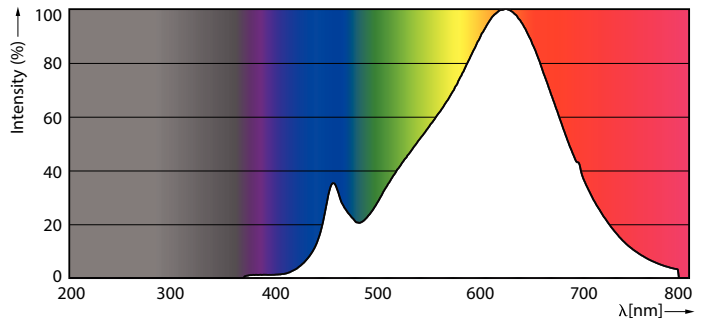

MASTER LEDspot PAR 75W E27 830 25D