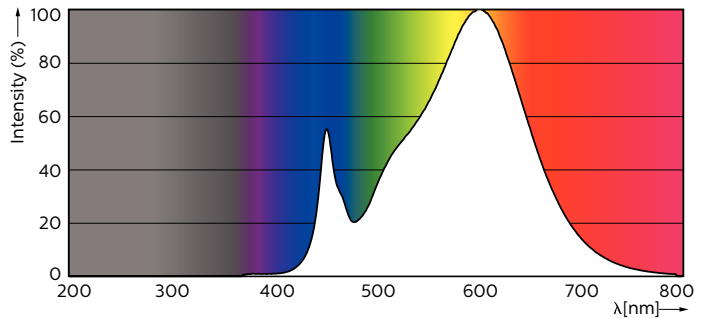

LEDtube PRO 1200mm 14W G13 830 2000lm