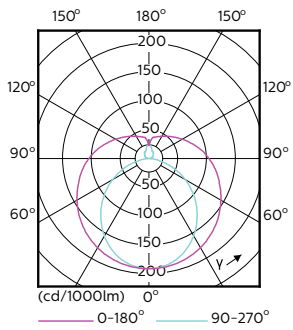

Product Data

Order product name 14T8/COR/48-830/IF20/G/DIM 10/1
 EAN/UPC - Product 046677452407
 Order code 470096
 Numerator - Quantity Per Pack 1
 Numerator - Packs per outer box 10
 Material Nr. (12NC) 929001343034
 Net Weight (Piece) 0.215 kg
 Model Number 9290013430A

Dimensional drawing

A3

Product	D1	D2	A1	A2	A3
14T8/COR/48-830/IF20/G/DIM 10/1	25.7 mm	28 mm	1198 mm	1205 mm	1212 mm

14T8 PRO LED/48-3000 IF G 10/1

Photometric data

LEDtube 1200mm 17W G13 2100lm

LEDtube PRO 1200mm 14W G13 830 2000lm