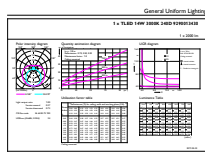

Dimensional drawing

14T8 PRO LED/48-3000 IF G 10/1

Product	D1	D2	A1	A2	A3
14T8/PRO/48-830/IF20/G 10/1 FB	25.7 mm	28 mm	1198 mm	1205 mm	1212 mm

Photometric data

LEDtube 1200mm 17W G13 2100lm

LEDtube PRO 1200mm 14W G13 830 2000lm