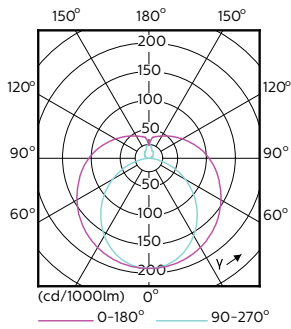

Dimensional drawing

14T8 PRO LED/48-3000 IF G 10/1

Product	D1	D2	A1	A2	A3
14T8/PRO/48-830/IF20/G 10/1 FB	25.7 mm	28 mm	1198 mm	1205 mm	1212 mm

Photometric data

LEDtube 1200mm 17W G13 2100lm

LEDtube PRO 1200mm 14W G13 830 2000lm