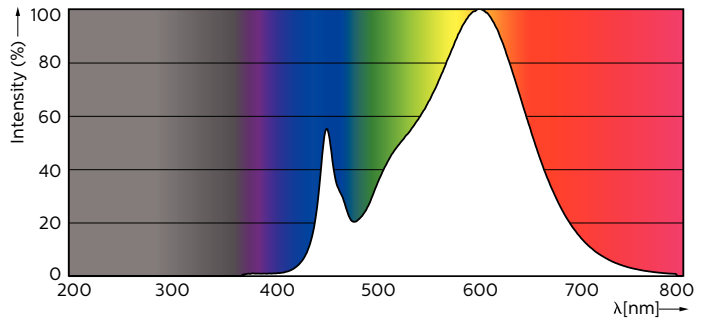

Dimensional drawing

14T8 PRO LED/48-3000 IF G 10/1

Product	D1	D2	A1	A2	A3
14T8/PRO/48-830/IF20/G 10/1 FB	25.7 mm	28 mm	1198 mm	1205 mm	1212 mm

Photometric data

LEDtube 1200mm 17W G13 2100lm

LEDtube PRO 1200mm 14W G13 830 2000lm