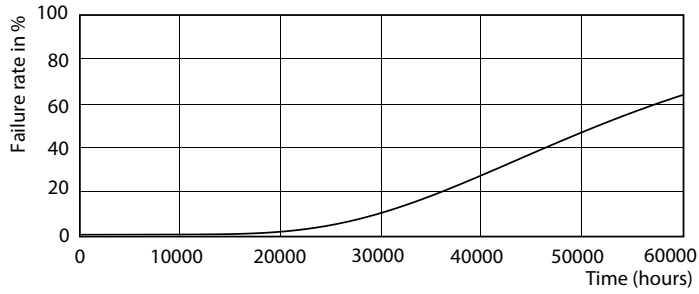

CorePro LEDtube InstantFit T8

Lifetime