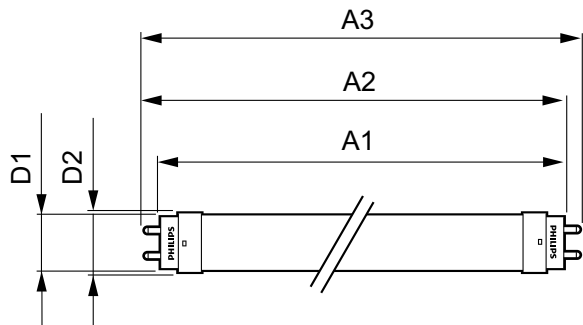

Product Data

Order product name	14T8/PRO/48-830/IF20/G 10/1 FB
EAN/UPC - Product	046677452407

Order code	929001343034
Numerator - Quantity Per Pack	1
Numerator - Packs per outer box	10
Material Nr. (12NC)	929001343034
Net Weight (Piece)	0.215 kg

Dimensional drawing

14T8 PRO LED/48-3000 IF G 10/1

Product	D1	D2	A1	A2	A3
14T8/PRO/48-830/IF20/G 10/1 FB	25.7 mm	28 mm	1198 mm	1205 mm	1212 mm

Photometric data

LEDtube 1200mm 17W G13 2100lm

LEDtube PRO 1200mm 14W G13 830 2000lm