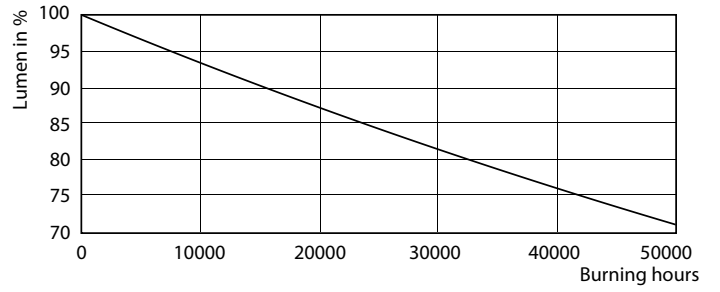

CorePro LEDtube InstantFit T8

Lifetime