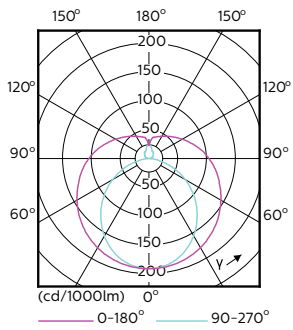

Dimensional drawing

A3

Product	D1	D2	A1	A2	A3
14T8/COR/48-835/IF20/G/DIM 10/1	25.7 mm	28 mm	1198 mm	1205 mm	1212 mm

14T8 PRO LED/48-3500 IF G 10/1

Photometric data

LEDtube 1200mm 17W G13 2100lm

LEDtube PRO 1200mm 14W G13 835 2000lm