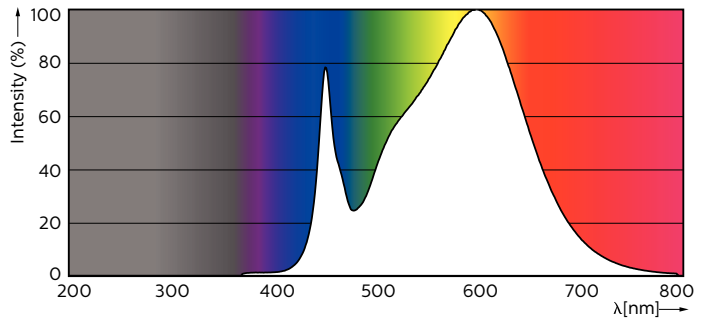

LEDtube PRO 1200mm 14W G13 835 2000lm