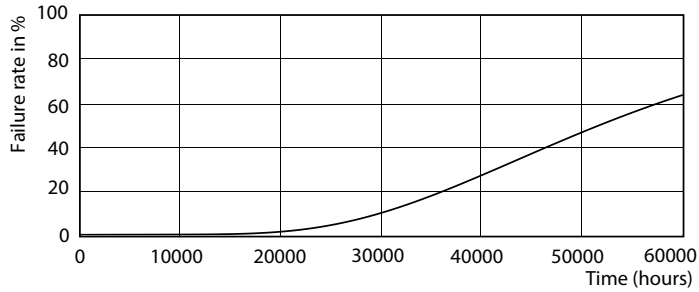

CorePro LEDtube InstantFit T8

Lifetime