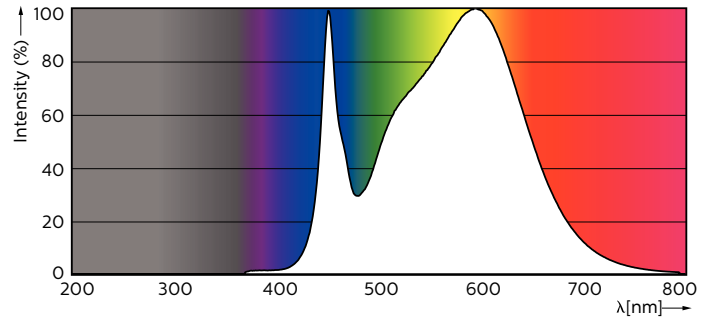

LEDtube PRO 1200mm 14W G13 840 2100lm

LEDtube PRO 1200mm 14W G13 840 2100lm