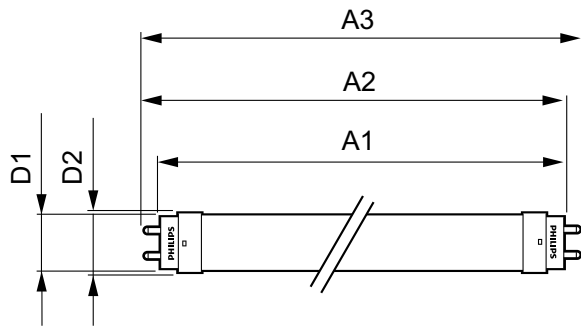

CorePro LEDtube InstantFit T8

Approval Marks	UL certificate RoHS compliance DLC compliance
Product Data	
Order product name	14T8 PRO LED/48-4000 IF G 10/1
EAN/UPC - Product	046677453251
Order code	929001343204

Numerator - Quantity Per Pack	1
Numerator - Packs per outer box	10
Material Nr. (12NC)	929001343204
Net Weight (Piece)	0.214 kg

Dimensional drawing

14T8 PRO LED/48-4000 IF G 10/1

Product	D1	D2	A1	A2	A3
14T8 PRO LED/48-4000 IF G 10/1	25.7 mm	28 mm	1198 mm	1205 mm	1212 mm