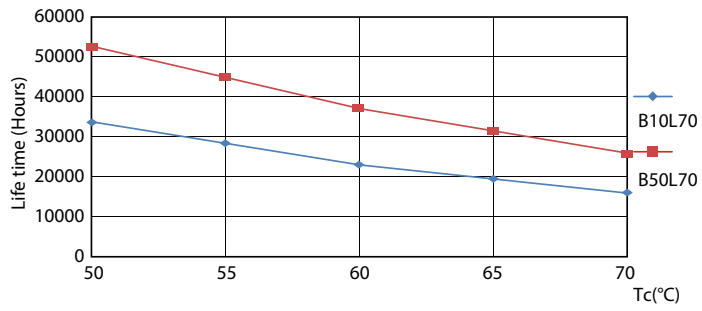

T8

Lifetime

12W G13