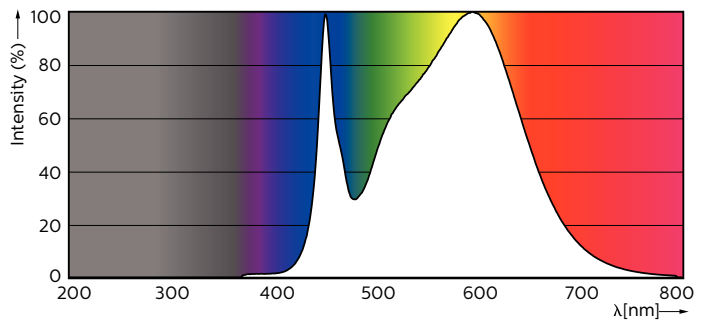

LEDtube PRO 1200mm 14W G13 840 2100lm