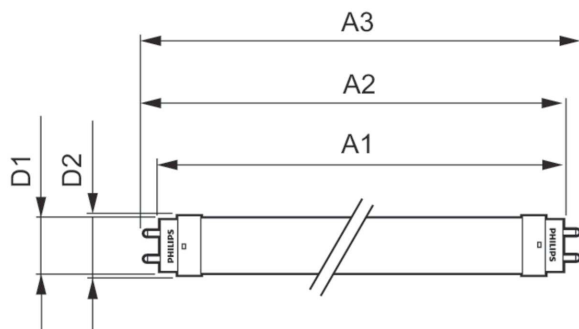

Controls and dimming	
Dimmable	Yes

T8

Mechanical and housing

Bulb Finish	Frosted
Bulb Material	Glass
Product Length	48 in
Bulb Shape	Tube, double-ended

Approval and application

Energy Saving Product	Yes
Approval Marks	DLC compliance
Approval Marks	UL certificate RoHS compliance
Energy Consumption kWh/1000 h	- kWh
Energy Certifications	DLC Standard

Product data

Order product name	14T8/COR/48-840/IF21/G/DIM 10/1
EAN/UPC - Product	046677453251
Order code	470112
Numerator - Quantity Per Pack	1
Numerator - Packs per outer box	10
Material Nr. (12NC)	929001343234
Net Weight (Piece)	0.474 lb
Model Number	9290013432A

Dimensional drawing

14T8/COR/48-840/IF21/G/DIM 10/1

Product	D1	D2	A1	A2	A3
14T8/COR/48-840/ IF21/G/DIM 10/1	1-1/16 in	1-1/8 in	47-3/16 in	47-1/2 in	47-3/4 in

Photometric data

LEDtube 1200mm 17W G13 2100lm