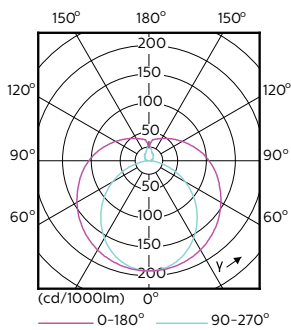

Product data

Order product name	14T8/COR/48-840/IF21/G/DIM 10/1
EAN/UPC - Product	046677453251
Order code	470112
Numerator - Quantity Per Pack	1
Numerator - Packs per outer box	10
Material Nr. (12NC)	929001343234
Net Weight (Piece)	0.474 lb
Model Number	9290013432A

Dimensional drawing

14T8/COR/48-840/IF21/G/DIM 10/1

Product	D1	D2	A1	A2	A3
14T8/COR/48-840/ IF21/G/DIM 10/1	1-1/16 in	1-1/8 in	47-3/16 in	47-1/2 in	47-3/4 in

Photometric data

LEDtube 1200mm 17W G13 2100lm