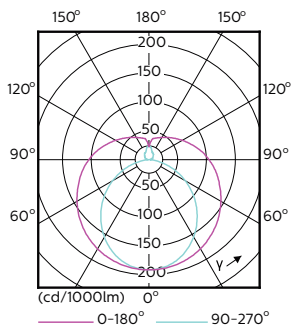

T8

Mechanical and housing

Bulb Finish	Frosted
Bulb Material	Glass
Product Length	1200 mm
Bulb Shape	Tube, double-ended

Approval and application

Energy Saving Product	Yes
Approval Marks	UL certificate RoHS compliance DLC compliance
Energy Consumption kWh/1000 h	- kWh
Energy Certifications	DLC Standard

Dimensional drawing

14T8/COR/48-840/IF21/G/DIM 10/1

Product	D1	D2	A1	A2	A3
14T8/COR/48-840/IF21/G/DIM 10/1	25.7 mm	28 mm	1198 mm	1205 mm	1212 mm

Photometric data

LEDtube 1200mm 17W G13 2100lm

LEDtube PRO 1200mm 14W G13 840 2100lm