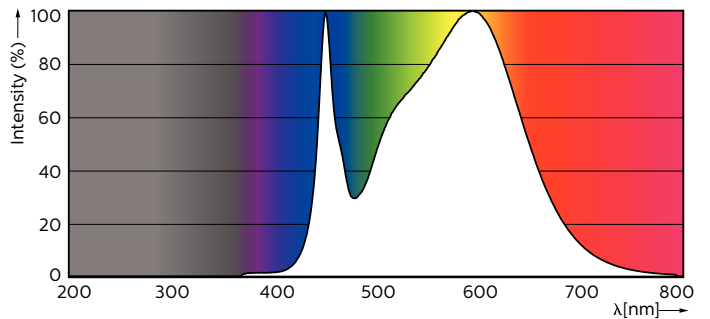

LEDtube PRO 1200mm 14W G13 840 2100lm