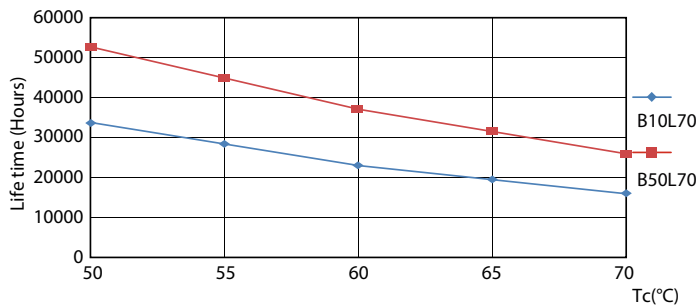

12W G13

12W G13