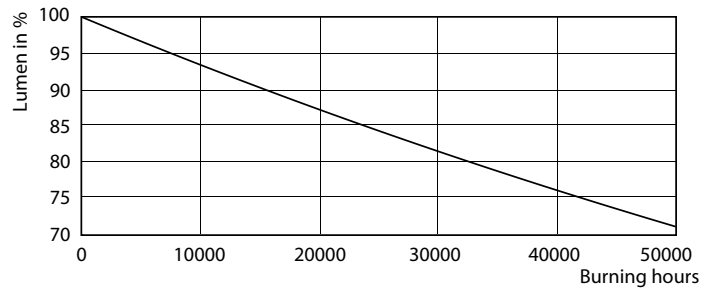

Photometric data

LEDtube PRO 1200mm 14W G13 840 2100lm

Lifetime