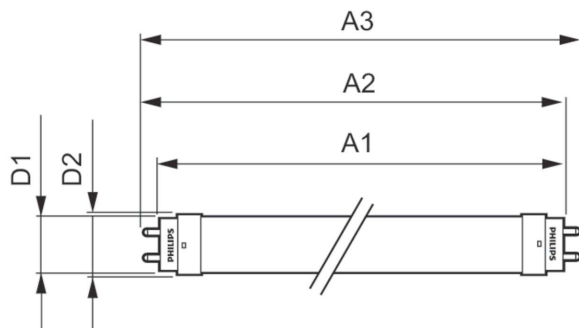

T8

Mechanical and housing

Bulb Finish	Frosted
Bulb Material	Glass
Product Length	1200 mm
Bulb Shape	Tube, double-ended

Approval and application

Energy Saving Product	Yes
Approval Marks	UL certificate RoHS compliance DLC compliance
Energy Consumption kWh/1000 h	- kWh
Energy Certifications	DLC Standard

Product data

Order product name	14T8/COR/48-840/IF21/G/DIM 10/1
EAN/UPC - Product	046677453251
Order code	929001343234
Numerator - Quantity Per Pack	1
Numerator - Packs per outer box	10
Material Nr. (12NC)	929001343234
Net Weight (Piece)	0.215 kg

Dimensional drawing

14T8/COR/48-840/IF21/G/DIM 10/1

Product	D1	D2	A1	A2	A3
14T8/COR/48-840/IF21/G/DIM 10/1	25.7 mm	28 mm	1198 mm	1205 mm	1212 mm

Photometric data

LEDtube 1200mm 17W G13 2100lm

LEDtube PRO 1200mm 14W G13 840 2100lm