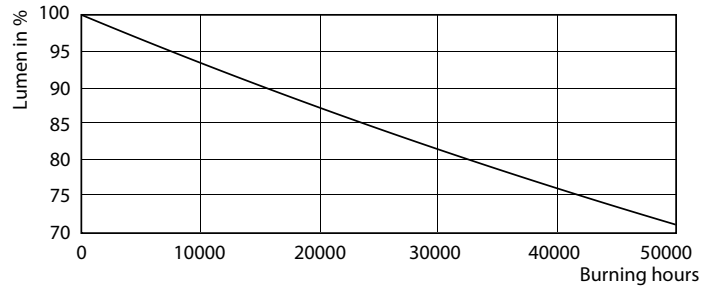

CorePro LEDtube InstantFit T8

Lifetime