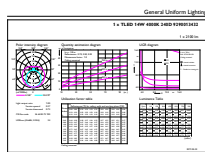

LEDtube PRO 1200mm 14W G13 840 2100lm