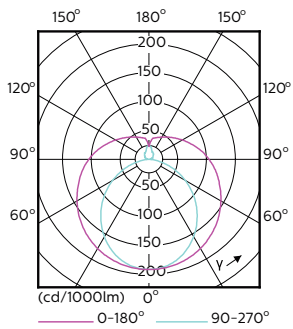

Photometric data

LEDtube 1200mm 17W G13 2100lm