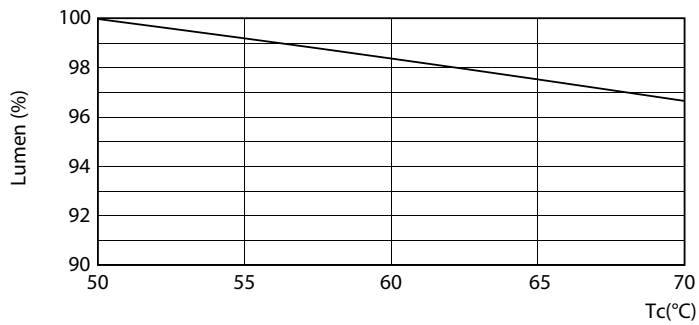

LEDtube PRO 1200mm 14W G13 2000lm

12W G13