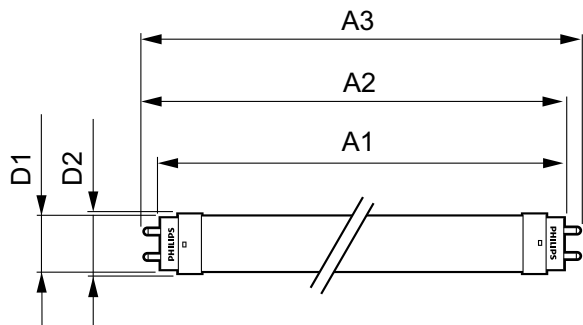

CorePro LEDtube InstantFit T8

Approval Marks	UL certificate RoHS compliance DLC compliance
Energy Certifications	DLC Standard
DesignLights Consortium Qualified Product List	-

Product Data	
Order product name	14T8/COR/48-840/IF21/G 10/1
EAN/UPC - Product	046677453251

Order code	929001343234
Numerator - Quantity Per Pack	1
Numerator - Packs per outer box	10
Material Nr. (12NC)	929001343234
Net Weight (Piece)	0.215 kg

Dimensional drawing

14T8 PRO LED/48-4000 IF G 10/1

Product	D1	D2	A1	A2	A3
14T8/COR/48-840/IF21/G 10/1	25.7 mm	28 mm	1198 mm	1205 mm	1212 mm