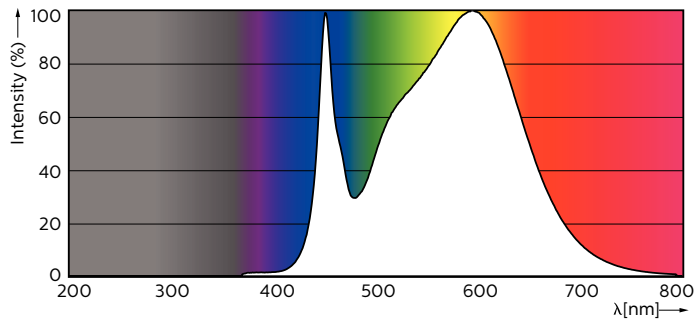

LEDtube PRO 1200mm 14W G13 840 2100lm

LEDtube PRO 1200mm 14W G13 840 2100lm