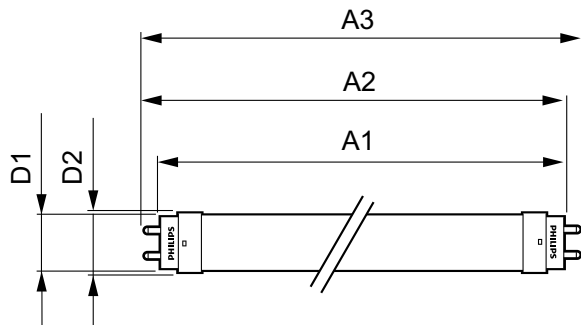

CorePro LEDtube InstantFit T8

Approbation Marks	UL certificate RoHS compliance DLC compliance
DesignLights Consortium Qualified Product List	DesignLights Consortium Qualified Product List
Product Data	
Order product name	14T8/PRO/48-840/IF21/G 10/1
EAN/UPC - Product	046677537807

Order code	537803
Numerator - Quantity Per Pack	1
Numerator - Packs per outer box	10
Material Nr. (12NC)	929001343264
Net Weight (Piece)	0.208 kg
Model Number	9290013432A

Dimensional drawing

14T8 PRO LED/48-4000 IF G 10/1

Product	D1	D2	A1	A2	A3
14T8/PRO/48-840/IF21/G 10/1	25.7 mm	28 mm	1198 mm	1205 mm	1212 mm