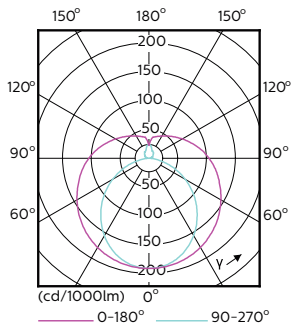

Photometric data

LEDtube 1200mm 17W G13 2100lm