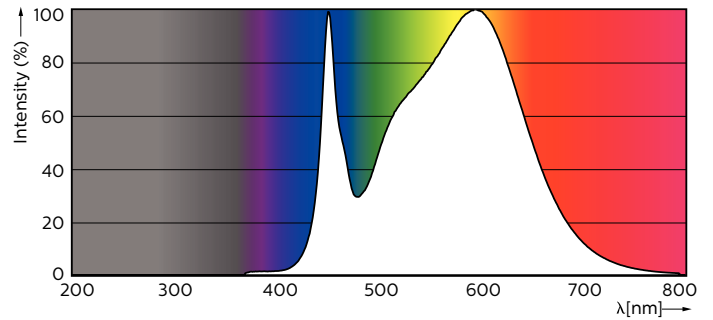

LEDtube PRO 1200mm 14W G13 840 2100lm

LEDtube PRO 1200mm 14W G13 840 2100lm