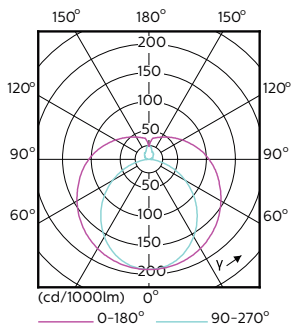

Photometric data

LEDtube 1200mm 17W G13 2100lm