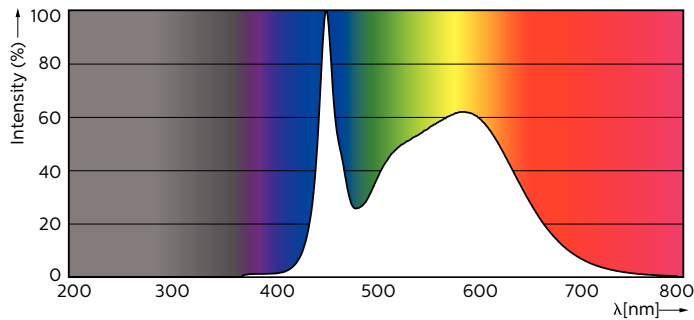

LEDtube PRO 1200mm 14W G13 850 2100lm

© 2019 Philips Lighting B.V. Page 10

LEDtube PRO 1200mm 14W G13 850 2100lm