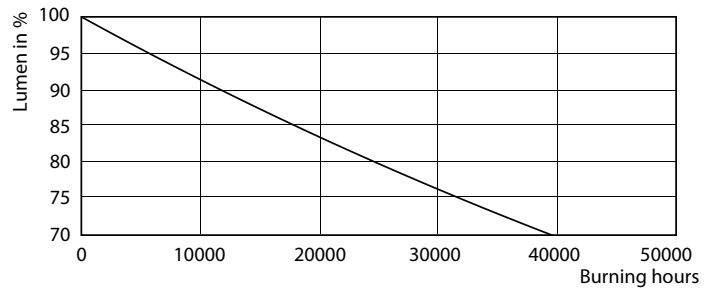

CorePro LEDtube InstantFit T8

Lifetime