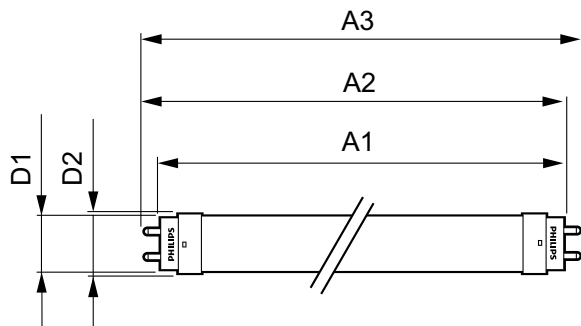

CorePro LEDtube InstantFit T8

Approbation Marks	UL certificate RoHS compliance
Product Data	
Order product name	17T8 LED/48-4000 IF G 10/1
EAN/UPC - Product	046677452285
Order code	456566
Numerator - Quantity Per Pack	1

Numerator - Packs per outer box	10
Material Nr. (12NC)	929001343504
Net Weight (Piece)	0.215 kg
Model Number	9290013435

Dimensional drawing

17T8 LED/48-4000 IF G 10/1

Product	D1	D2	A1	A2	A3
17T8 LED/48-4000 IF G 10/1	25.7 mm	28 mm	1198 mm	1205 mm	1212 mm