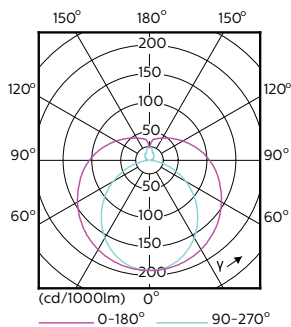

LEDtube 1200mm 17W G13 2100lm

General Uniform Lighting

LEDtube 1200mm 17W G13 840 2100lm