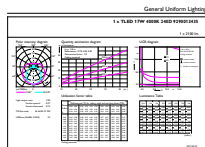

## Photometric data

LEDtube 1200mm 17W G13 840 2100lm

LEDtube 1200mm 17W G13 2100lm

General Uniform Lighting

LEDtube 1200mm 17W G13 840 2100lm