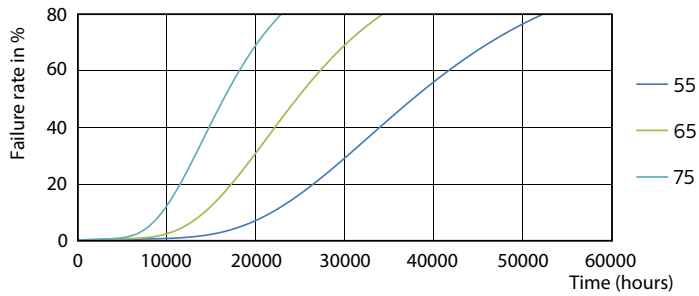

LEDtube 1200mm 17W G13 2100lm