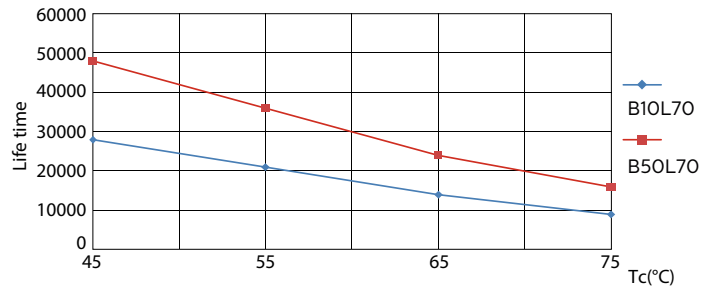

LEDtube 1200mm 17W G13 2100lm