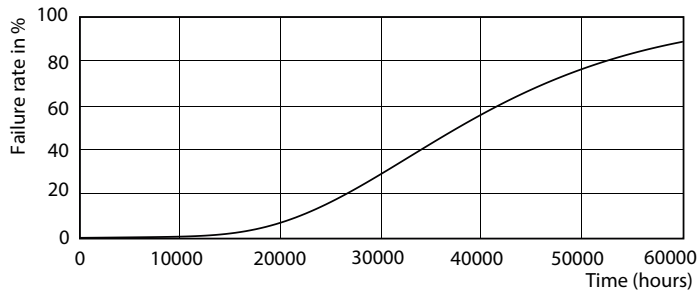

CorePro LEDtube InstantFit T8

Lifetime