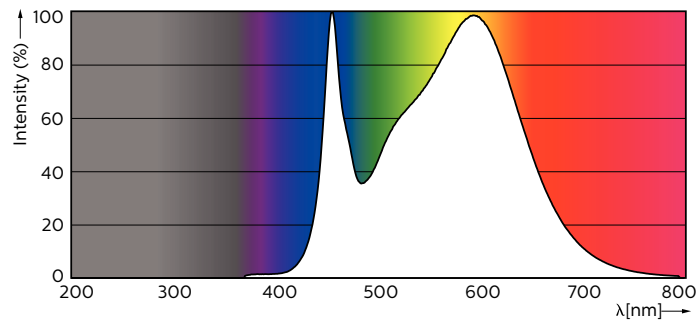

Photometric data

LEDtube 1200mm 17W G13 840 2100lm