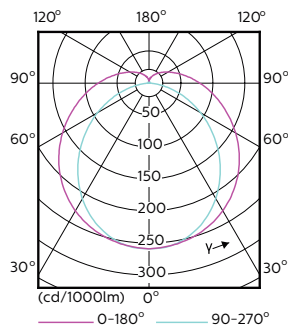

Product data

General information	
Cap base	G5 [G5]
CE mark	Yes
EU RoHS compliant	Yes
Nominal lifetime (nom.)	60000 h
Switching cycle	50000
	Sphere
Tier	MASTER

Light technical	
Colour Code	830 [CCT of 3,000 K]
Beam Angle (Nom)	160 °
Luminous flux (nom.)	5200 lm
Colour designation	White (WH)
Correlated Colour Temperature (Nom)	3000 K
Luminous efficacy (rated) (nom.)	144.00 lm/W
Colour consistency	<6
Colour rendering index (nom.)	80

Dimensional drawing

Master LEDtube HF 1500mm UO 36W 830 T5

Product	D1	D2	A1	A2	A3
Master LEDtube HF 1500mm UO 36W 830 T5	15.2 mm	21 mm	1447.8 mm	1454.9 mm	1462 mm

Photometric data

LEDtube 1500mm 36W G5 830 5200lm