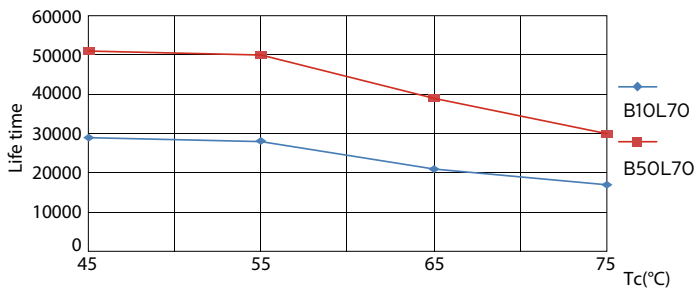

Product data

General information	
Cap base	G5 [G5]
CE mark	Yes
EU RoHS compliant	Yes
Nominal lifetime (nom.)	60000 h
Switching cycle	50000
	Sphere
Tier	MASTER

Light technical	
Colour Code	830 [CCT of 3,000 K]
Beam Angle (Nom)	160 °
Luminous flux (nom.)	5200 lm
Colour designation	White (WH)
Correlated Colour Temperature (Nom)	3000 K
Luminous efficacy (rated) (nom.)	144.00 lm/W
Colour consistency	<6
Colour rendering index (nom.)	80

LEDtube 1200mm 26W G5

MASTER LEDtube InstantFit HF T5

Photometric data

SDPO_MLEDGA_0039-Spectral Power distribution

Lifetime

LEDtube 1500mm 36W G5 5600lm

LEDtube 1500mm 36W G5 5600lm

LEDtube 1500mm 36W G5 5600lm