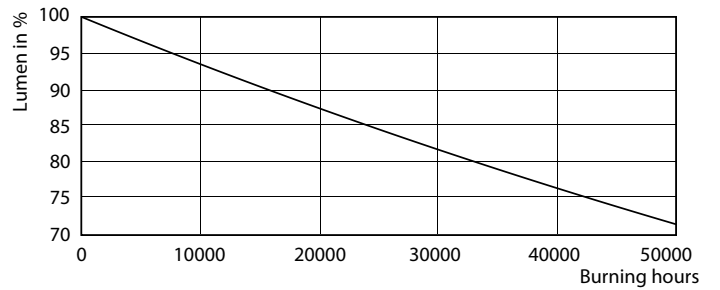

Product data

General information	
Cap base	G5 [G5]
CE mark	Yes
EU RoHS compliant	Yes
Nominal lifetime (nom.)	60000 h
Switching cycle	50000
	Sphere
Tier	MASTER

Light technical	
Colour Code	830 [CCT of 3,000 K]
Beam Angle (Nom)	160 °
Luminous flux (nom.)	5200 lm
Colour designation	White (WH)
Correlated Colour Temperature (Nom)	3000 K
Luminous efficacy (rated) (nom.)	144.00 lm/W
Colour consistency	<6
Colour rendering index (nom.)	80

LEDtube 1200mm 26W G5

MASTER LEDtube InstantFit HF T5

Photometric data

SDPO_MLEDGA_0039-Spectral Power distribution

Lifetime

LEDtube 1500mm 36W G5 5600lm

LEDtube 1500mm 36W G5 5600lm

LEDtube 1500mm 36W G5 5600lm