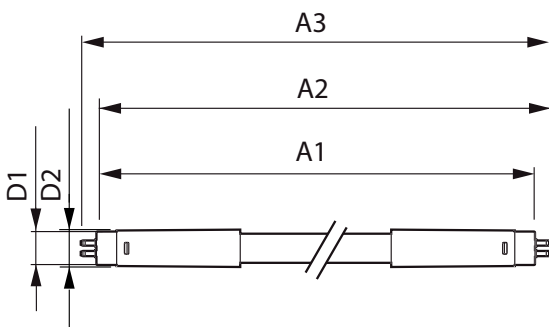

Product data

General information	
Cap base	G5 [G5]
CE mark	Yes
EU RoHS compliant	Yes
Nominal lifetime (nom.)	60000 h
Switching cycle	50000
	Sphere
Tier	MASTER

Light technical	
Colour Code	830 [CCT of 3,000 K]
Beam Angle (Nom)	160 °
Luminous flux (nom.)	5200 lm
Colour designation	White (WH)
Correlated Colour Temperature (Nom)	3000 K
Luminous efficacy (rated) (nom.)	144.00 lm/W
Colour consistency	<6
Colour rendering index (nom.)	80

Temperature	
T-ambient (max.)	45 °C
T-ambient (min.)	-20 °C
T storage (max.)	65 °C
T storage (min.)	-40 °C

MASTER LEDtube InstantFit HF T5

T-Case maximum (nom.)	75 °C
Controls and dimming	
Dimmable	No
Mechanical and housing	
Lamp Finish	Frosted
Bulb material	Plastic
Product length	1500 mm
Bulb shape	Tube, double-ended
Approval and application	
Energy Efficiency Class	E
Energy-saving product	Yes
Approval marks	RoHS compliance TUV CE marking KEMA Keur certificate

Dimensional drawing

Master LEDtube HF 1500mm UO 36W 830 T5

Product	D1	D2	A1	A2	A3
Master LEDtube HF 1500mm UO 36W 830 T5	15.2 mm	21 mm	1447.8 mm	1454.9 mm	1462 mm

Photometric data

LEDtube 1500mm 36W G5 830 5200lm