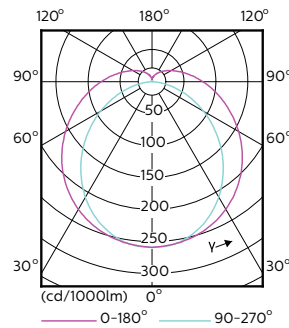

MASTER LEDtube InstantFit HF T5

Approval and Application

Energy efficiency label (EEL)	A++
Energy-saving product	Yes
Approval marks	RoHS compliance CE marking KEMA Keur certificate
Energy Consumption kWh/1000 h	42 kWh

Product Data

Full product code	871869670599500

Order product name	MAS LEDtube HF 1500mm UO 36W 830 T5
EAN/UPC – product	8718696705995
Order code	70599500
Numerator – quantity per pack	1
Numerator – packs per outer box	10
Material no. (12NC)	929001346102
Net weight (piece)	0.170 kg

Dimensional drawing

TLED 230V 37-80W 5600lm 160D 3000K G5 ND

Product	D1	D2	A1	A2	A3
MAS LEDtube HF 1500mm UO 36W 830 T5	15.2 mm	21 mm	1447.8 mm	1454.9 mm	1462 mm

Photometric data

General Information 14 Recycling 14 Page 14

LEDtube 1500mm 36W G5 830 5200lm