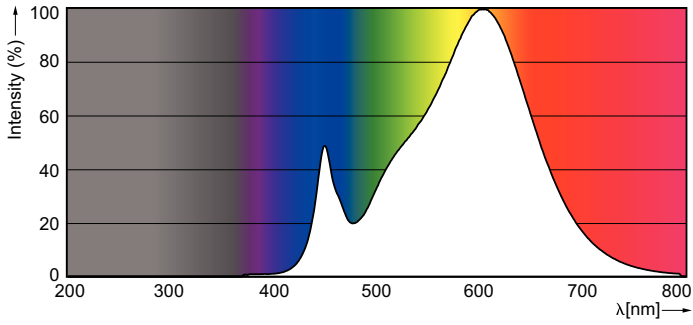

MASTER LEDtube InstantFit HF T5

Photometric data

SDPO_MLEDGA_0039-Spectral Power distribution