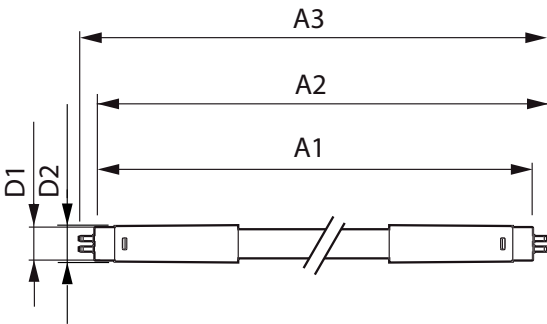

Product data

General Information	
Cap base	G5 [G5]
Nominal lifetime (nom.)	50000 h
Switching cycle	50000X
B50L70	50000 h

Light Technical	
Colour code	830 [CCT of 3,000 K]
Beam Angle (Nom)	160 °
Luminous flux (nom.)	5200 lm
Luminous flux (rated) (nom.)	5200 lm
Rated beam angle	160 °
Correlated colour temperature (nom.)	3000 K
Colour consistency	<6
Color rendering index (nom.)	83
LLMF at end of nominal lifetime (nom.)	70 %

Dimensional drawing

TLED 230V 37-80W 5600lm 160D 3000K G5 ND

Product	D1	D2	A1	A2	A3
MAS LEDtube HF 1500mm UO 36W 830 T5	15.2 mm	21 mm	1447.8 mm	1454.9 mm	1462 mm

Photometric data

General Information 14 Recycling 14 Page 14