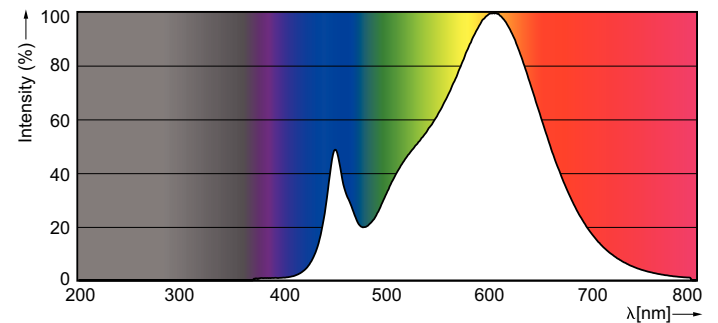

MASTER LEDtube InstantFit HF T5

Approval and Application

Energy efficiency label (EEL)	A++
Energy-saving product	Yes
Approval marks	RoHS compliance CE marking KEMA Keur certificate
Energy Consumption kWh/1000 h	42 kWh

Product Data

Full product code	871869670599500

Order product name	MAS LEDtube HF 1500mm UO 36W 830 T5
EAN/UPC – product	8718696705995
Order code	70599500
Numerator – quantity per pack	1
Numerator – packs per outer box	10
Material no. (12NC)	929001346102
Net weight (piece)	0.170 kg

Dimensional drawing

TLED 230V 37-80W 5600lm 160D 3000K G5 ND

Product	D1	D2	A1	A2	A3
MAS LEDtube HF 1500mm UO 36W 830 T5	15.2 mm	21 mm	1447.8 mm	1454.9 mm	1462 mm

Photometric data

General Information 14 Recycling 14 Page 14

LEDtube 1500mm 36W G5 830 5200lm