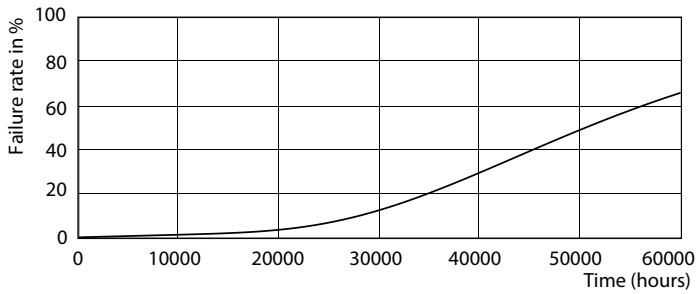

MASTER LEDtube InstantFit HF T5

Photometric data

Lifetime

LEDtube 1500mm 36W G5 5600lm

LEDtube 1200mm 26W G5 3900lm