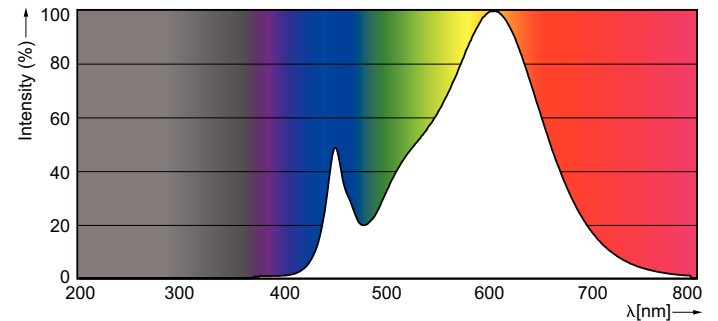

MASTER LEDtube InstantFit HF T5

Approval and Application

Energy efficiency label (EEL)	A++
Energy-saving product	Yes
Approval marks	RoHS compliance CE marking KEMA Keur certificate
Energy Consumption kWh/1000 h	42 kWh

Product Data

Full product code	871869670599500

Order product name	MAS LEDtube HF 1500mm UO 36W 830 T5
EAN/UPC – product	8718696705995
Order code	70599500
Numerator – quantity per pack	1
Numerator – packs per outer box	10
Material no. (12NC)	929001346102
Net weight (piece)	0.170 kg

Dimensional drawing

Product	D1	D2	A1	A2	A3
MAS LEDtube HF 1500mm UO 36W 830 T5	15.2 mm	21 mm	1447.8 mm	1454.9 mm	1462 mm

Photometric data

General Uniform Lighting

LEDtube 1500mm 36W G5 830 5200lm