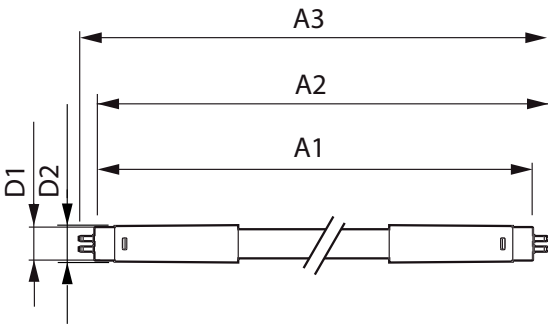

MASTER LEDtube InstantFit HF T5

Approval and Application

Energy efficiency label (EEL)	A++
Energy-saving product	Yes
Approval marks	RoHS compliance CE marking KEMA Keur certificate
Energy Consumption kWh/1000 h	42 kWh

Product Data

Full product code	871869670599500

Order product name	MAS LEDtube HF 1500mm UO 36W 830 T5
EAN/UPC – product	8718696705995
Order code	70599500
Numerator – quantity per pack	1
Numerator – packs per outer box	10
Material no. (12NC)	929001346102
Net weight (piece)	0.170 kg

Dimensional drawing

TLED 230V 37-80W 5600lm 160D 3000K G5 ND

Product	D1	D2	A1	A2	A3
MAS LEDtube HF 1500mm UO 36W 830 T5	15.2 mm	21 mm	1447.8 mm	1454.9 mm	1462 mm

Photometric data

General Uniform Lighting