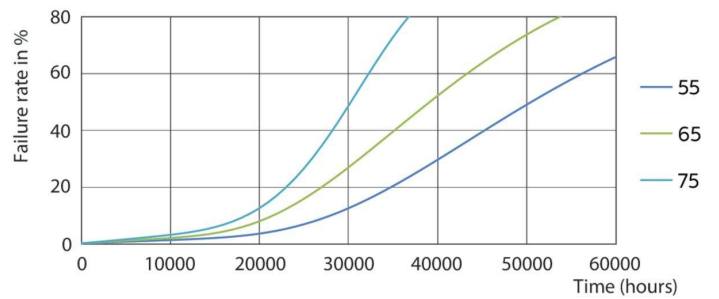

Lumen Maintenance Diagram - MAS LEDtube HF 1500mm UO 36W 830 T5

Life Expectancy Diagram - MAS LEDtube HF 1500mm UO 36W 830 T5