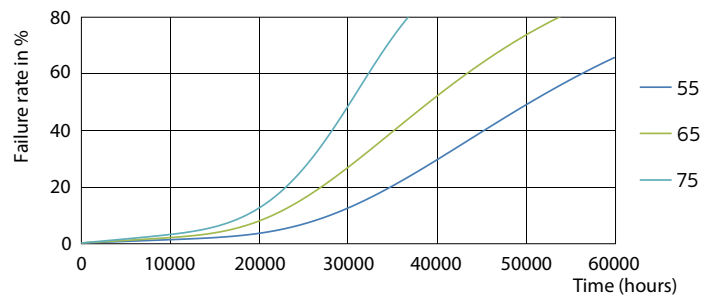

MASTER LEDtube InstantFit HF T5

Lifetime

LEDtube 1500mm 36W G5 5600lm