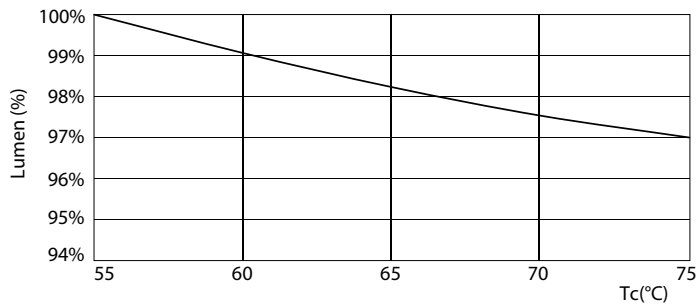

LEDtube 1200mm 26W G5 3900lm

LEDtube 1500mm 36W G5 5600lm