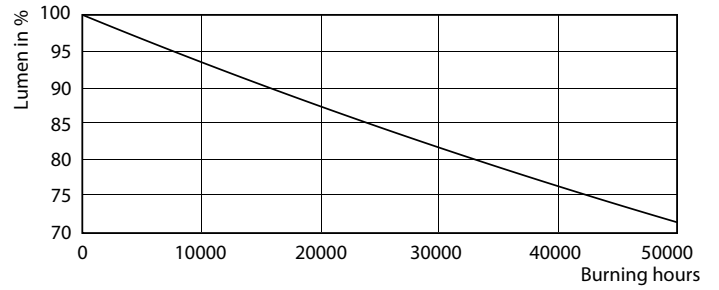

MASTER LEDtube InstantFit HF T5

Lifetime

LEDtube 1500mm 36W G5 5600lm