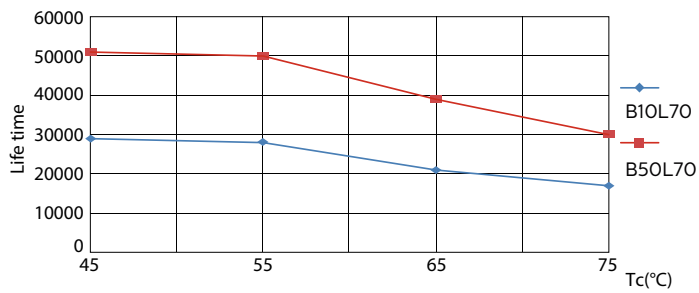

MASTER LEDtube InstantFit HF T5

Lifetime

LEDtube 1500mm 36W G5 5600lm