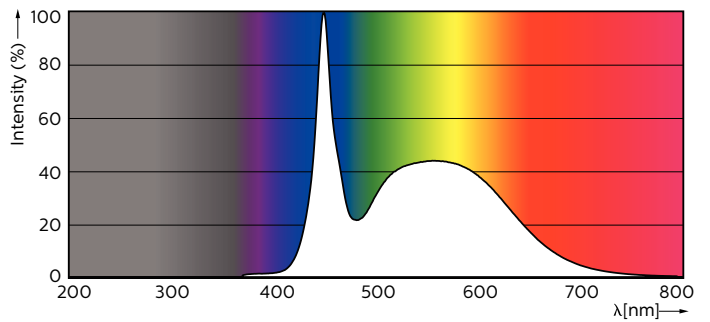

LEDtube 1500mm 36W G5 865 5600lm