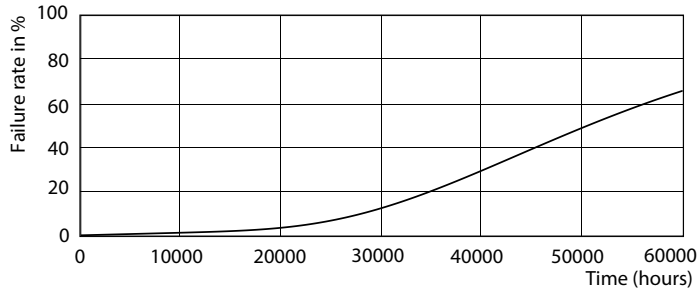

MASTER LEDtube InstantFit HF T5

Lifetime

LEDtube 1500mm 36W G5 5600lm