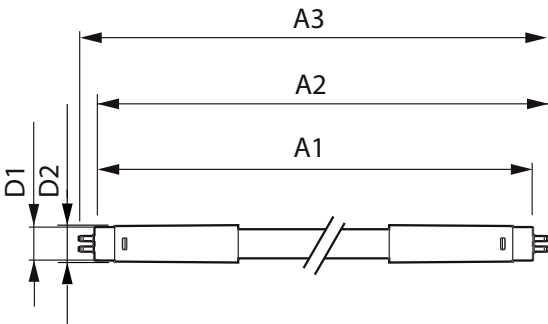

MASTER LEDtube InstantFit HF T5

Approval and Application

Energy efficiency label (EEL)	A++
Energy-saving product	Yes
Approval marks	RoHS compliance CE marking KEMA Keur certificate
Energy Consumption kWh/1000 h	42 kWh

Product Data

Full product code	871869670605300

Order product name	MAS LEDtube HF 1500mm UO 36W 865 T5
EAN/UPC – product	8718696706053
Order code	70605300
Numerator – quantity per pack	1
Numerator – packs per outer box	10
Material no. (12NC)	929001346302
Net weight (piece)	0.170 kg

Dimensional drawing

TLED 230V 37-80W 5600lm 160D 6500K G5 ND

Product	D1	D2	A1	A2	A3
MAS LEDtube HF 1500mm UO 36W 865 T5	15.2 mm	21 mm	1447.8 mm	1454.9 mm	1462 mm

Photometric data