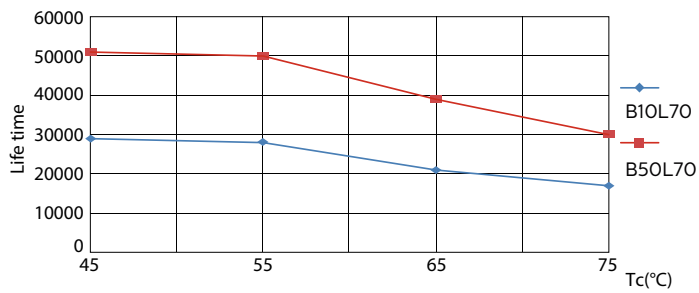

MASTER LEDtube InstantFit HF T5

Lifetime