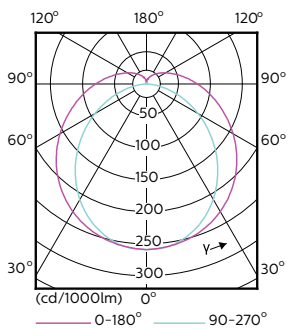

Product data

General Information	
Cap base	G5 [G5]
Nominal lifetime (nom.)	50000 h
Switching cycle	50000X
B50L70	50000 h

Light Technical	
Colour Code	865 [CCT of 6500K]
Lamp Luminous Flux 25°C EL (Nom)	5600 lm
Lamp Luminous Flux (Nom)	5600 lm
Colour Temperature, horizontal (Nom)	6500 K
Colour consistency	<6
Colour Rendering Index,horiz (Nom)	83
LLMF at end of nominal lifetime (nom.)	70 %

Order code	929001346302
Numerator – quantity per pack	1
Numerator – packs per outer box	10
Material no. (12NC)	929001346302
Net weight (piece)	0.170 kg

Dimensional drawing

TLED 230V 37-80W 5600lm 160D 6500K G5 ND

Product	D1	D2	A1	A2	A3
MAS LEDtube HF 1500mm UO 36W 865 T5	15.2 mm	21 mm	1447.8 mm	1454.9 mm	1462 mm

Photometric data

MASTER LEDtube InstantFit HF T5

Lifetime

LEDtube 1500mm 36W G5 5600lm

LEDtube 1200mm 26W G5 3900lm