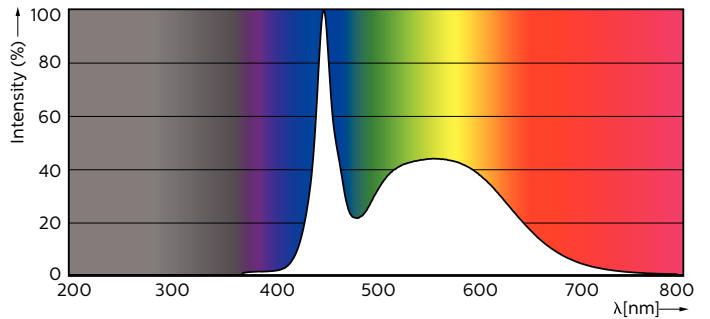

MASTER LEDtube InstantFit HF T5

Approval marks	CE marking RoHS compliance KEMA Keur certificate
Energy Consumption kWh/1000 h	42 kWh
Product Data	
Full product code	871869670605300
Order product name	MAS LEDtube HF 1500mm UO 36W 865 T5
EAN/UPC – product	8718696706053

Order code	929001346302
Numerator – quantity per pack	1
Numerator – packs per outer box	10
Material no. (12NC)	929001346302
Net weight (piece)	0.170 kg

Dimensional drawing

TLED 230V 37-80W 5600lm 160D 6500K G5 ND

Product	D1	D2	A1	A2	A3
MAS LEDtube HF 1500mm UO 36W 865 T5	15.2 mm	21 mm	1447.8 mm	1454.9 mm	1462 mm

Photometric data