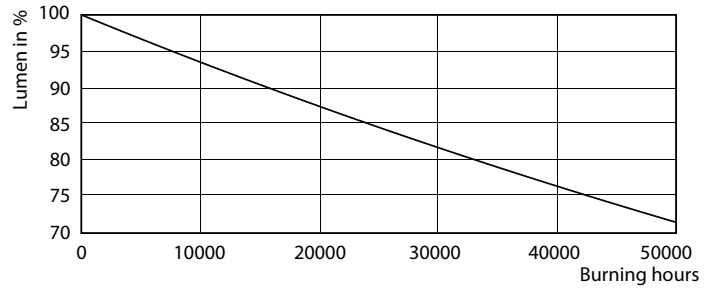

MASTER LEDtube InstantFit HF T5

Lifetime