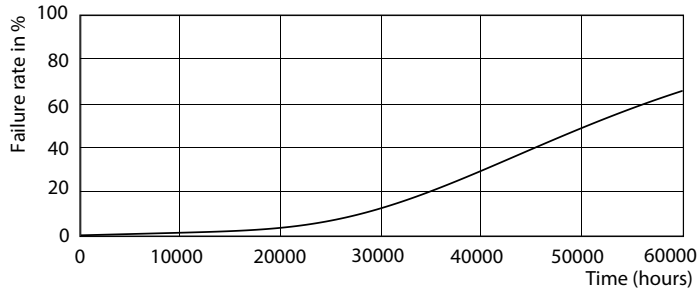

MASTER LEDtube InstantFit HF T5

Lifetime