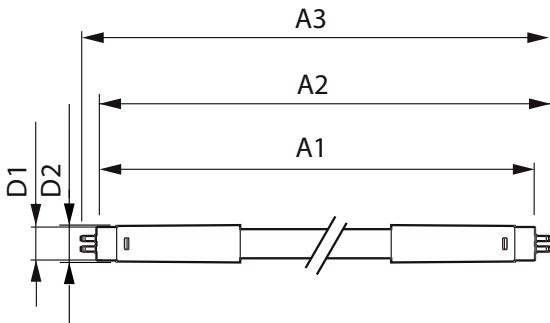

Controls and Dimming	
Dimmable	No

Mechanical and Housing	
Product length	1500 mm

Approval and Application	
Energy-saving product	Yes
Energy efficiency label (EEL)	A++

MASTER LEDtube InstantFit HF T5

Approval marks	CE marking RoHS compliance KEMA Keur certificate
Energy Consumption kWh/1000 h	42 kWh
Product Data	
Full product code	871869670605300
Order product name	MAS LEDtube HF 1500mm UO 36W 865 T5
EAN/UPC – product	8718696706053

Order code	929001346302
Numerator – quantity per pack	1
Numerator – packs per outer box	10
Material no. (12NC)	929001346302
Net weight (piece)	0.170 kg

Dimensional drawing

TLED 230V 37-80W 5600lm 160D 6500K G5 ND