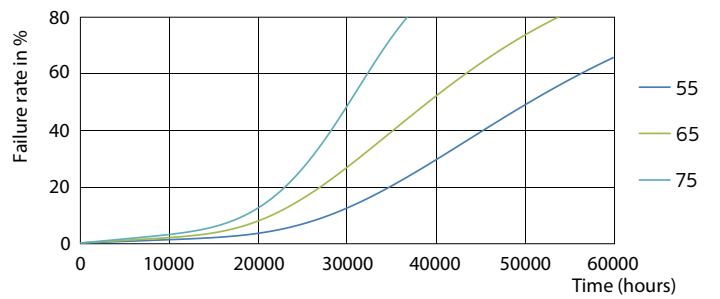

MASTER LEDtube InstantFit HF T5

Lifetime