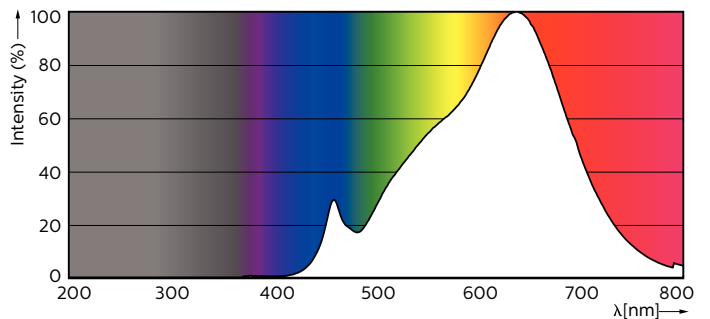

Product data

General Information	
Cap base	GU10 [GU10]
Nominal lifetime (nom.)	40000 h
Switching cycle	50000X
Technical type	3.9-35W
Light Technical	
Colour code	927
Beam Angle (Nom)	25°
Luminous flux (nom.)	265 lm
Luminous flux (rated) (nom.)	265 lm
Luminous intensity (nom.)	700 cd
Colour designation	Warm white (WW)
Rated beam angle	25°
Correlated colour temperature (nom.)	2700 K
Luminous efficacy (rated) (nom.)	67.95 lm/W

Colour consistency	<3
Color rendering index (nom.)	97
LLMF at end of nominal lifetime (nom.)	70 %
Luminous Flux in 90° Cone (Rated)	265 lm
Operating and Electrical	
Input frequency	50 to 60 Hz
Power (Rated) (Nom)	3.9 W
Lamp current (nom.)	22 mA
Wattage equivalent	35 W
Starting time (nom.)	0.5 s
Warm-up time to 60% light (nom.)	0.5 s
Power factor (nom.)	0.8
Voltage (Nom)	220-240 V

Dimensional drawing

GU10 230V4W-35W 235lm 25D 2700K GU10 Dim

Product	D	C
MASTER LED ExpertColor LED ExpertColor 3.9-35W GU10 927 25D	50 mm	54 mm

Photometric data

MASTER LEDspot ExpertColor MV 35W GU10 927 25D

MASTER LEDspot ExpertColor MV 35W GU10 927 25D

MASTER LEDspot ExpertColor MV

Photometric data

MASTER LEDspot ExpertColor MV 35W GU10 927 25D

Lifetime

MASTER LEDspot ExpertColor MV 35W GU10 25D

MASTER LEDspot ExpertColor MV 35W GU10 25D