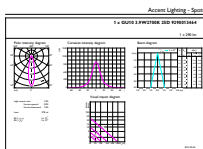

Photometric data

MASTER LEDspot ExpertColor MV 35W GU10 927 25D