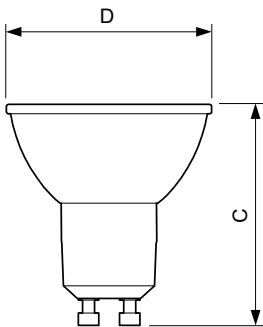

Dimensional drawing

GU10 230V4W-35W 235lm 25D 2700K GU10 Dim

Product	D	C
MASTER LED ExpertColor LED ExpertColor 3.9-35W GU10 927 25D	50 mm	54 mm

Photometric data

MASTER LEDspot ExpertColor MV 35W GU10 927 25D