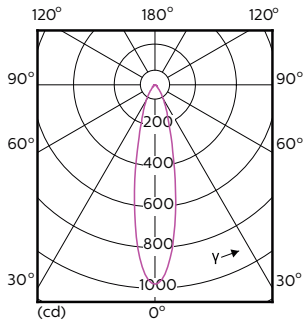

MASTER LEDspot ExpertColor MV

Photometric data

MASTER LEDspot ExpertColor MV 35W GU10 927 25D